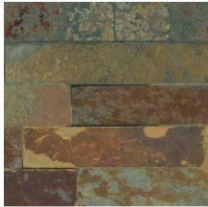

EDGEWATER HOMES PTY LTD: EXTERNAL SCHEME ASPHALT

Brick: Austral Symmetry ASPHALT

Austral Lite Stone: TERRITORY SLATE (as shown on plan)

Bristle Classic Shingle Gun Metal

Windows: White Birch

Stained Windows / Front Entry & Door: Dulux Intergrain Dark Oak

Garage CB Sectional Door: Colorgrain Classic Cedar

Gnu Tan

Mali

Grand Piano

Squirrel

Dulux Paint & Render Colours where applicable

Driveway: Charcoal / Bluestone. Brush finish only

EDGEWATER HOMES PTY LTD: EXTERNAL SCHEME EARTH

Brick: Austral Symmetry EARTH

Austral Lite Stone: TERRITORY SLATE (as shown on plan)

Bristle Classic Shingle Gun Metal

Windows: Black

Stained Windows / Front Entry & Door: Dulux Intergrain Merbau

Garage CB Sectional Door: Colorgrain Caoba

Shipwreck

Namadji

Teakwood

White Duck

Dulux Paint & Render Colours where applicable

Driveway: Charcoal / Bluestone. Brush finish only