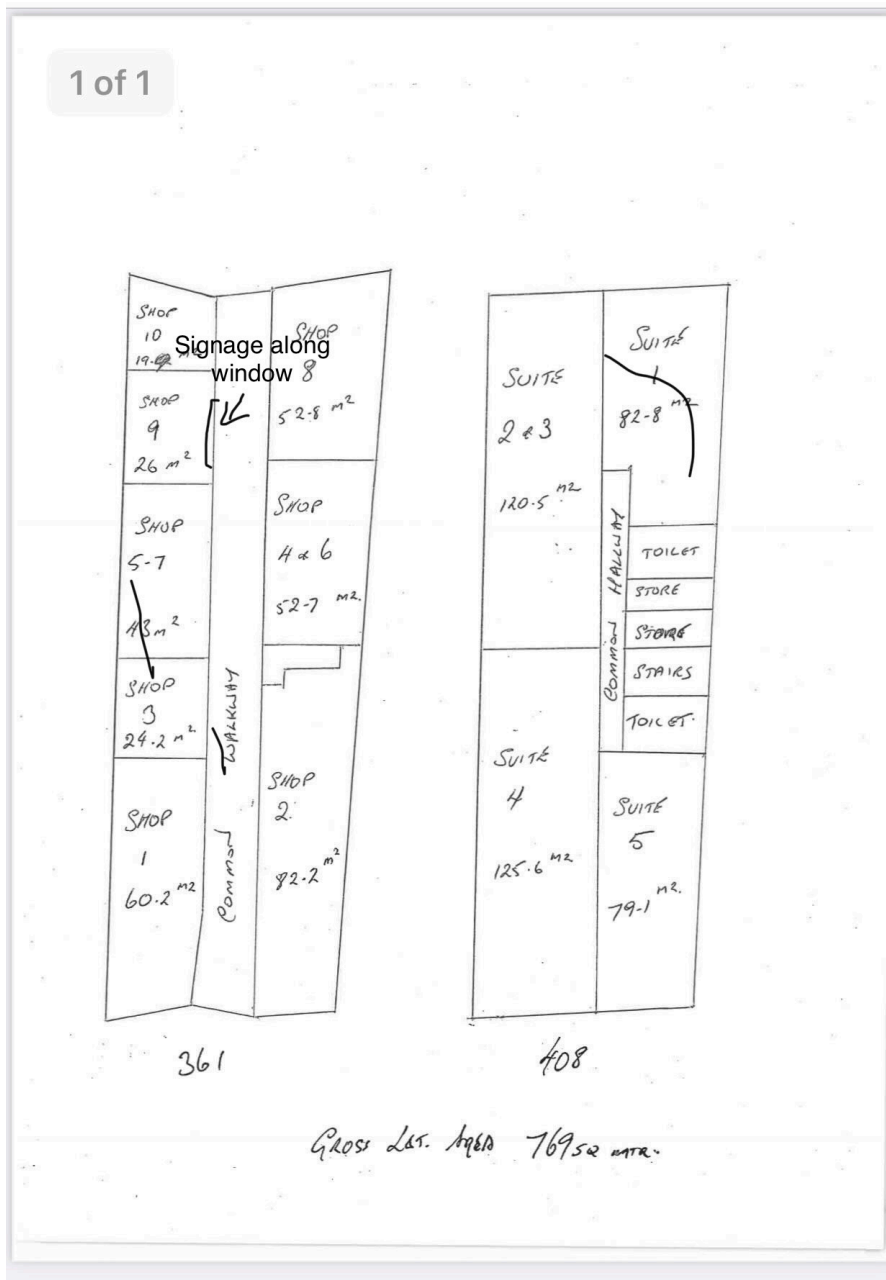

Signage for each business will be clearly displayed on the windows of the salon. These window stickers will be placed internally. Signage on the glass door for the salon will be between 20-30cm, signage on the window will be approximately 60cm.

Please see below floor plan of the entire arcade, we are located in shop 9.

Please see below photos of windows where signage will be placed. (The order for our window decals/signage has been ordered, we are waiting on delivery).

Door to salon where signage will be displayed and window with current signage for one of the businesses.

Other window where signage will be displayed. (Decals have been ordered, we are waiting on delivery.)