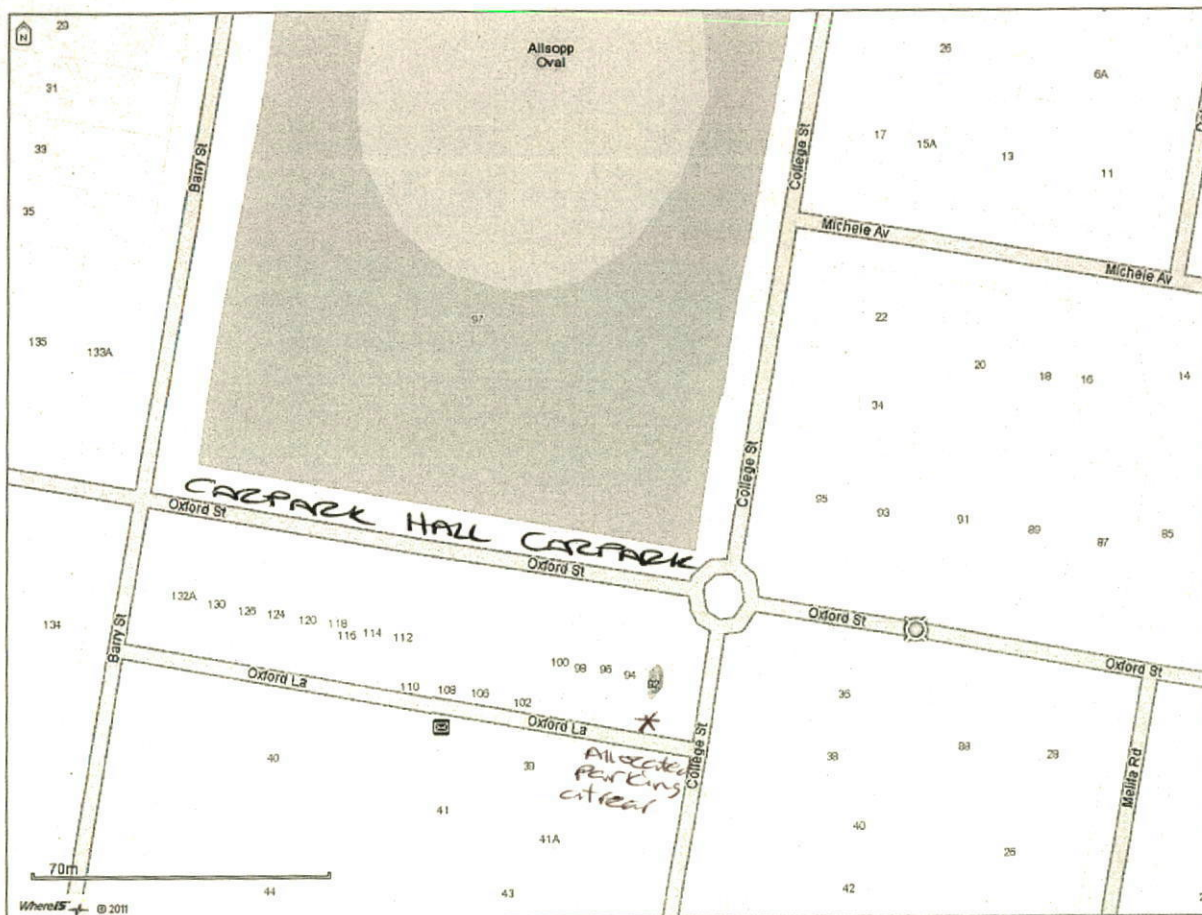

Oxford St, Cambridge Park, NSW 2747

RECEIVED
 D/M/S/T
 1 AUG 2013
 PENRITH CITY COUNCIL