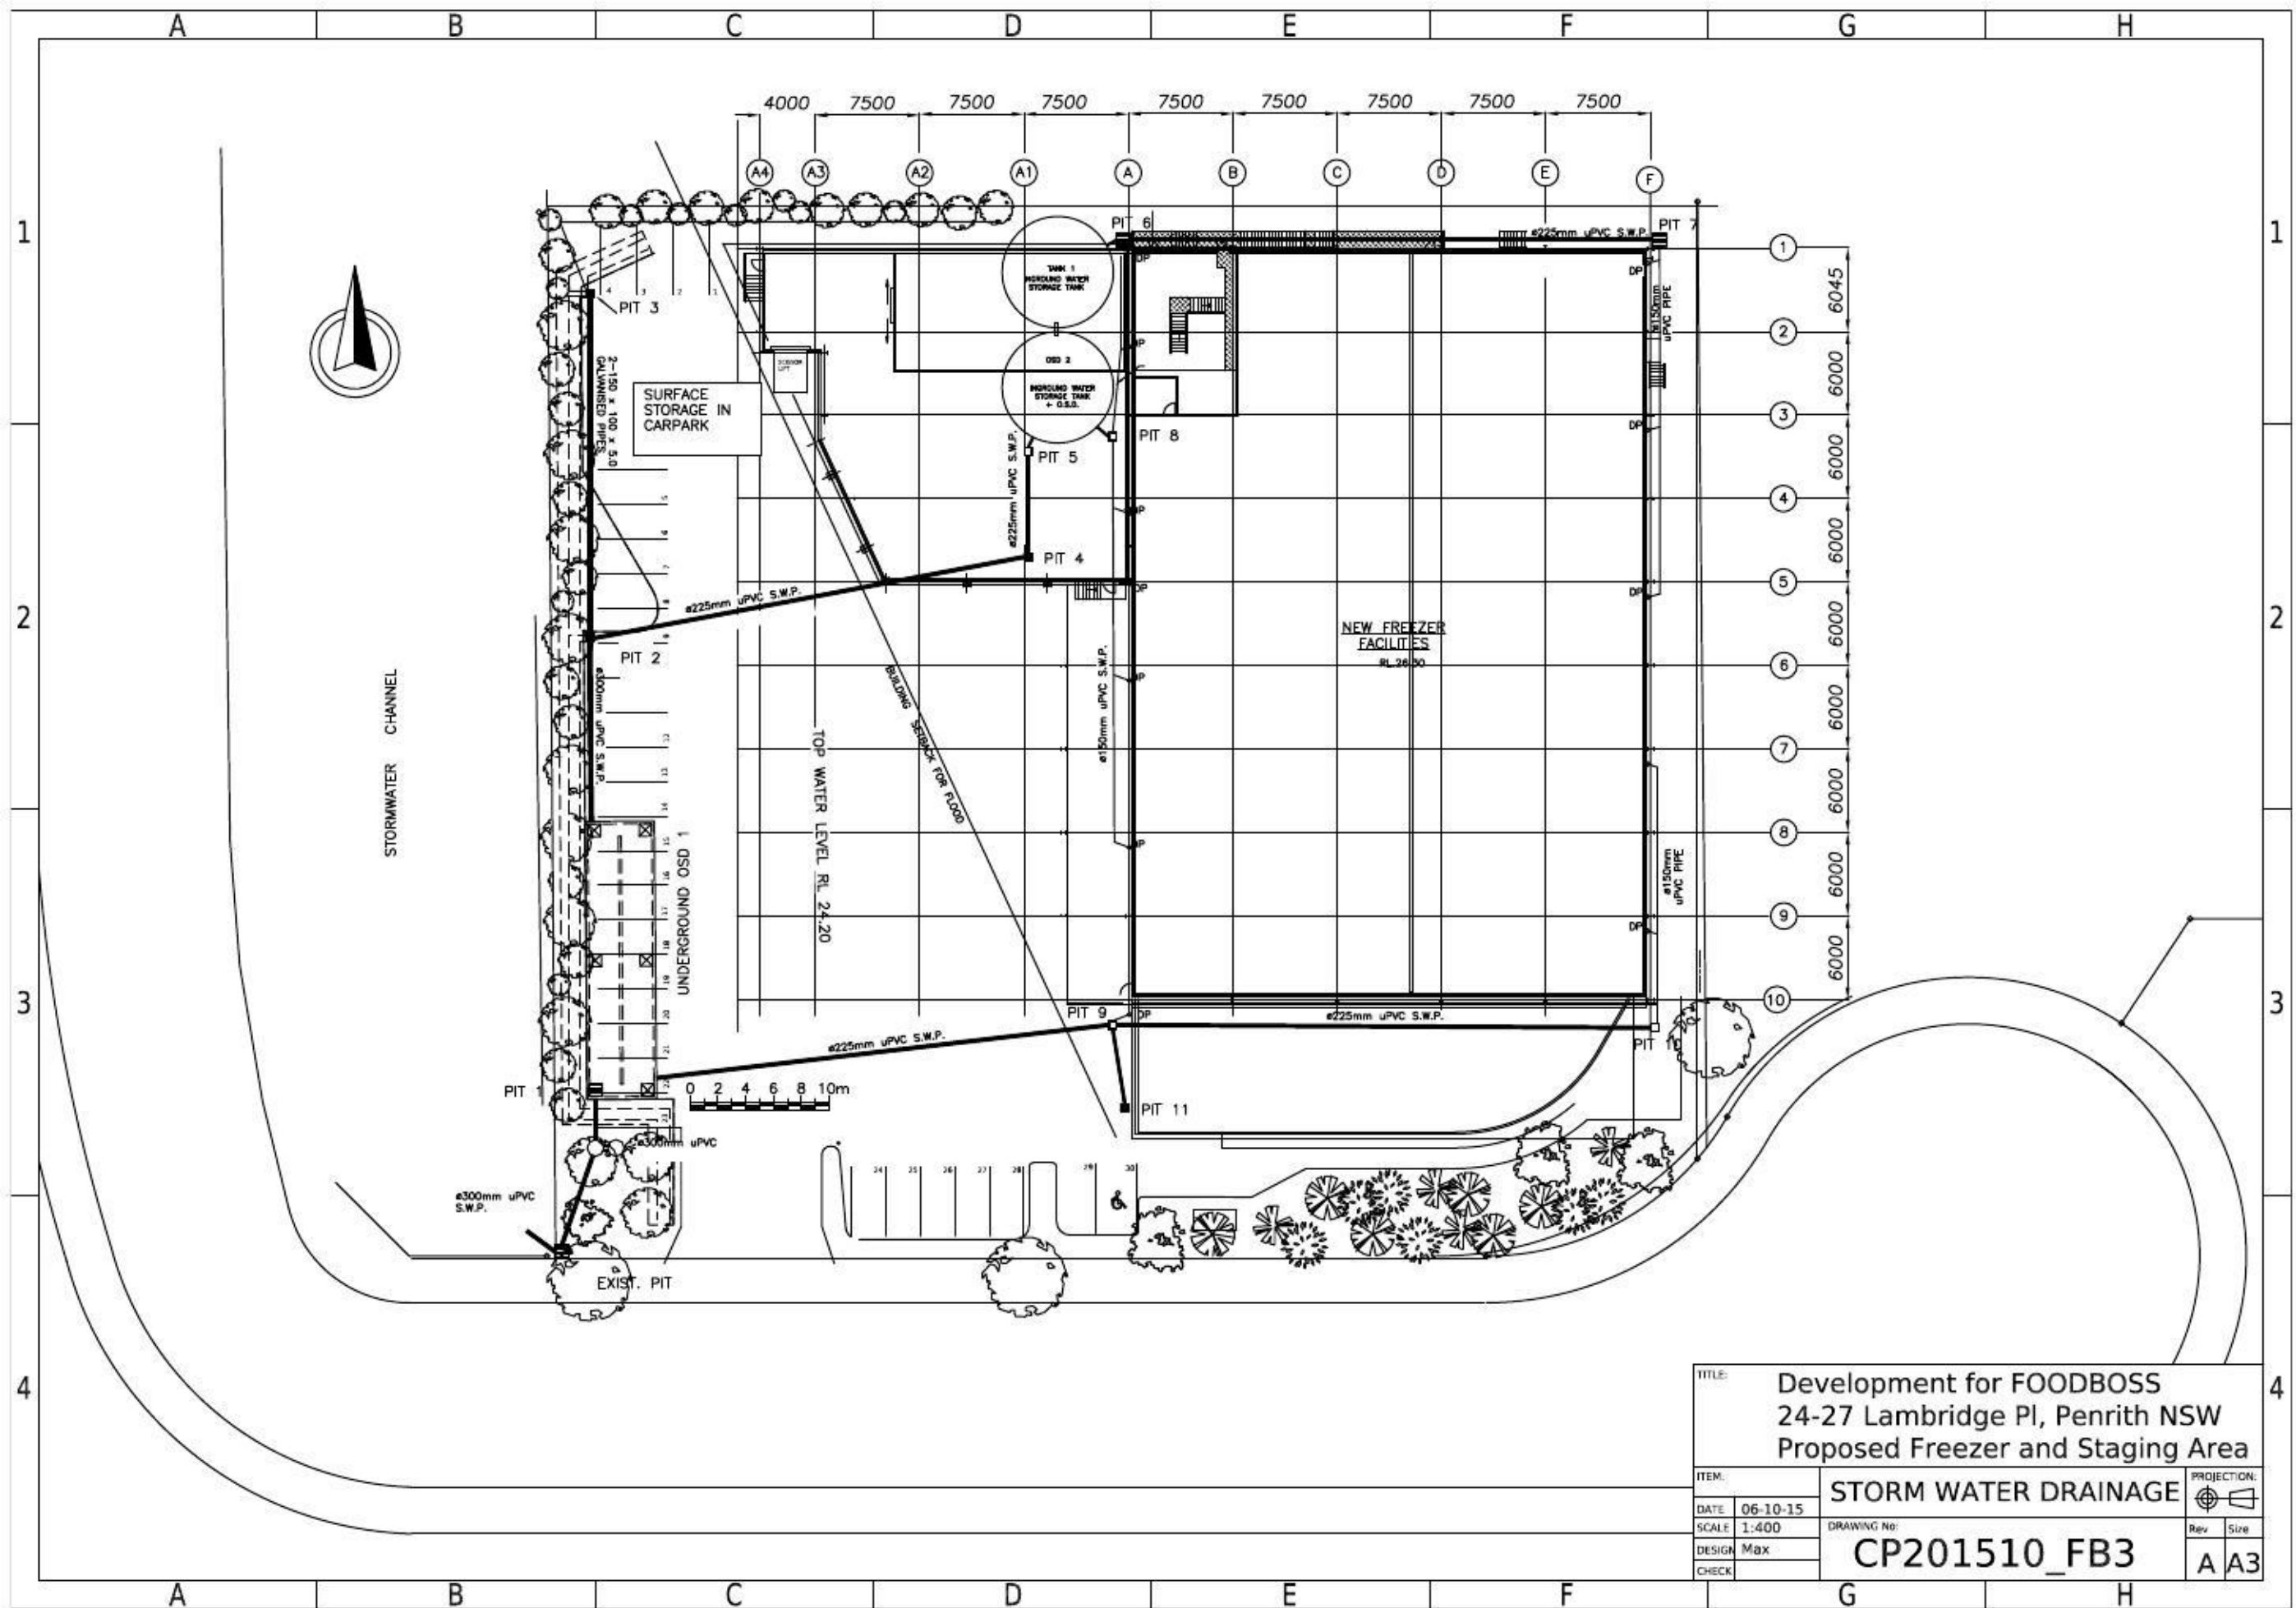

TITLE		Development for FOODBOS	
		24-27 Lambridge Pl, Penrith NSW	
		Proposed Freezer and Staging Area	
ITEM:	ELEVATIONS AND SECTIONS		PROJECTION:
DATE:	06-10-15	DRAWING No:	First Size
SCALE:	1:400	New Size	
DRAWN:	MLX	CP201510_FB2	
CHECK:		A A3	

TITLE:		Development for FOODBOS	
		24-27 Lambridge Pl, Penrith NSW	
		Proposed Freezer and Staging Area	
ITEM:		STORM WATER DRAINAGE	PROJECTION:
DATE:	06-10-15		
SCALE:	1:400	DRAWING No:	Rev Size
DESIGN:	Max	CP201510_FB3	A A3
CHECK:			