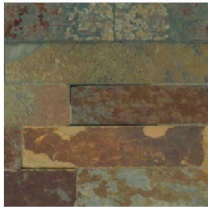

EDGEWATER HOMES PTY LTD: EXTERNAL SCHEME EARTH

Brick: Austral Symmetry EARTH

Austral Lite Stone: TERRITORY SLATE (as shown on plan)

Bristle Classic Shingle Gun Metal

Windows: Black

Stained Windows / Front Entry & Door: Dulux Intergrain Merbau

Garage CB Sectional Door: Colorgrain Caoba

Shipwreck

Namadji

Teakwood

White Duck

Dulux Paint & Render Colours where applicable

Driveway: Charcoal / Bluestone. Brush finish only