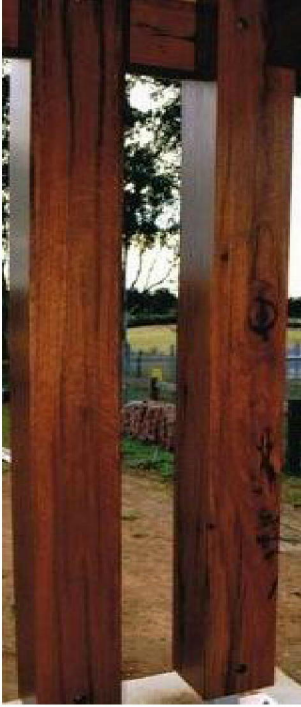

SCHEDULE OF FINISHES

Lot 24 #11 Macadamia Ct, Kingswood

Brick Work

Charmin Black

Shadow Stone

Render Colour

Light Grey Render

Concrete Roof

Prestige Titanuim

Colorbond Roof

Monument

Windows

Black Frames

Garage Doors

Timber finish

Timber Posts

Doors

TAJ Colour Hume Door (Frosted Glass)

Guttering, Fascia & Downpipes

Dune

Stackstone Feature

Timber Slats