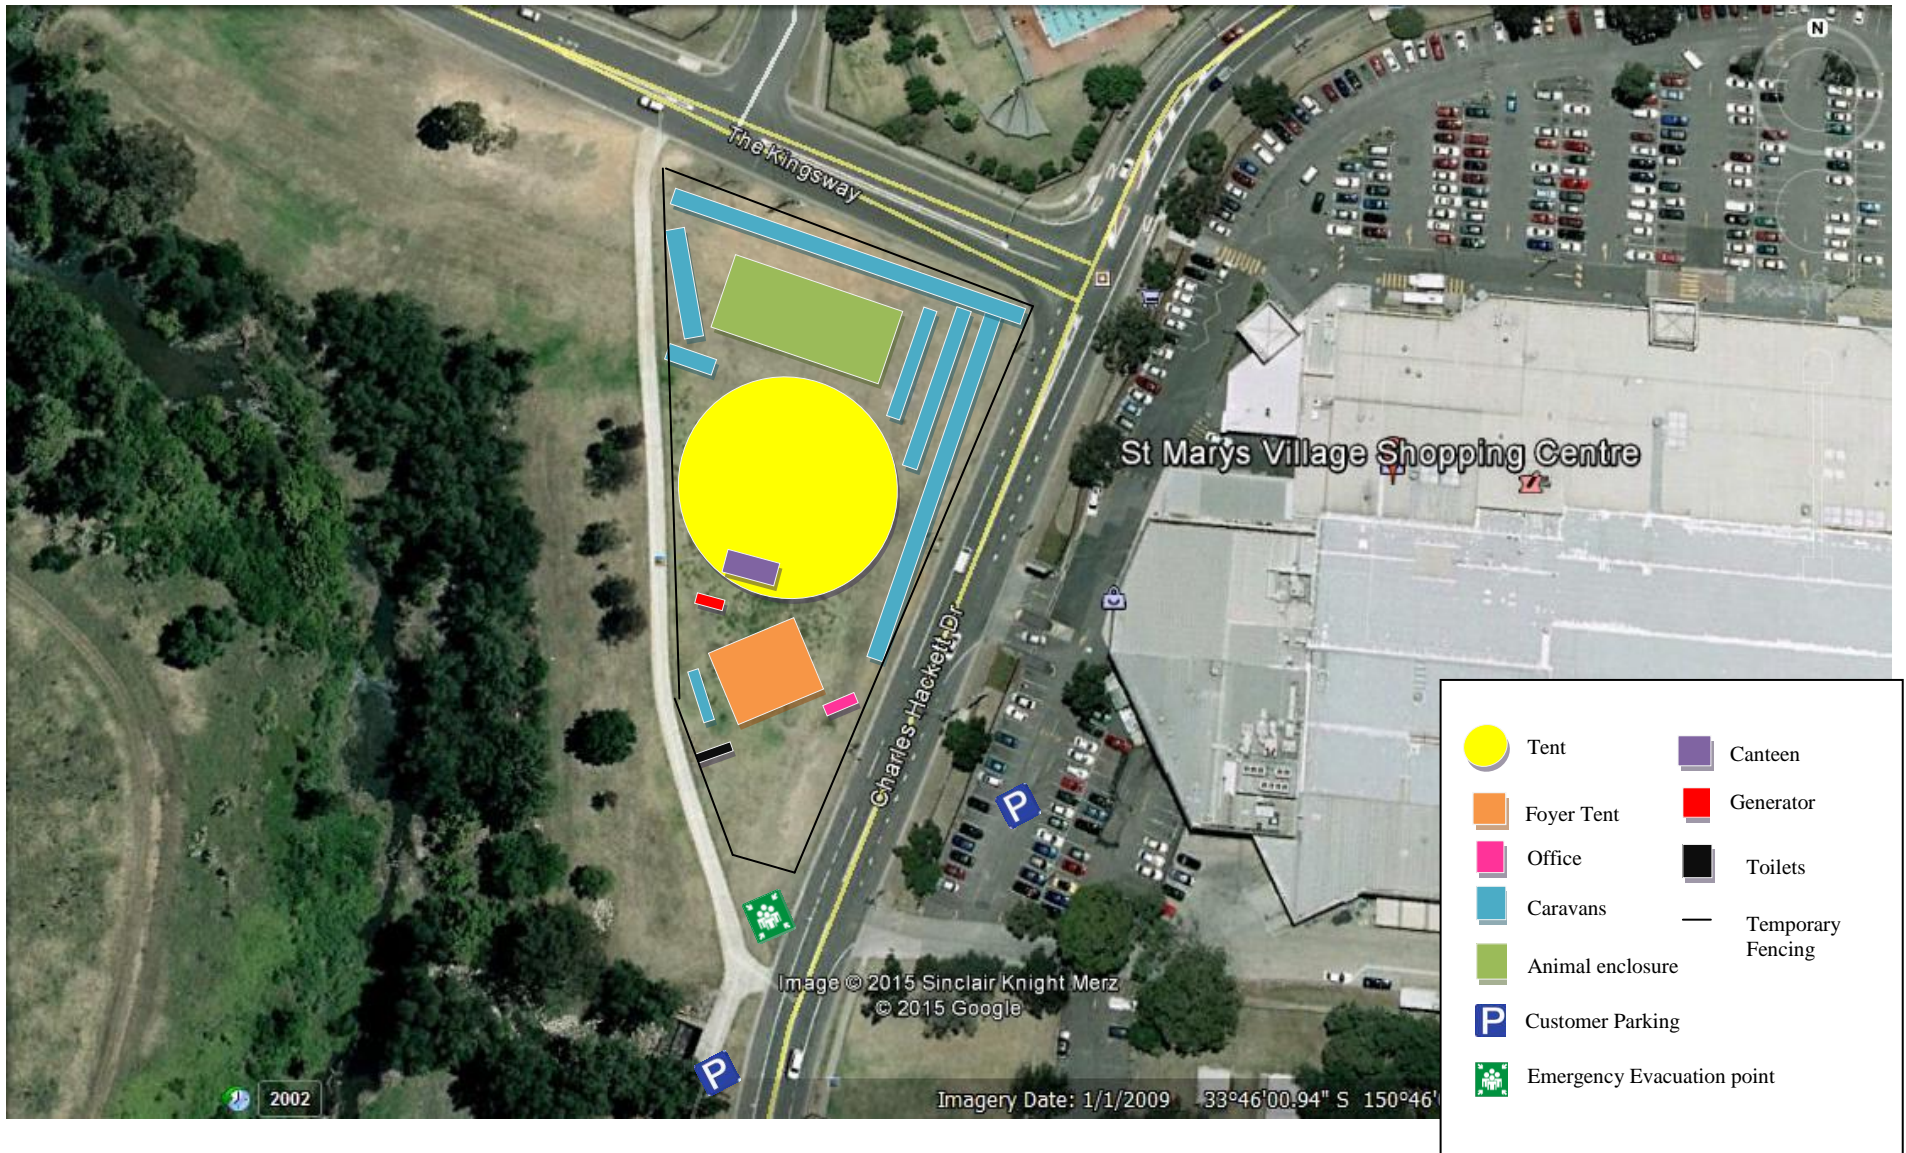

CIRCUS ROYALE SITE PLAN – ST MARYS 2015
Charles Hackett Drive, ST MARYS NSW 2760

Site Plan prepared by Damian Syred 10/03/2015