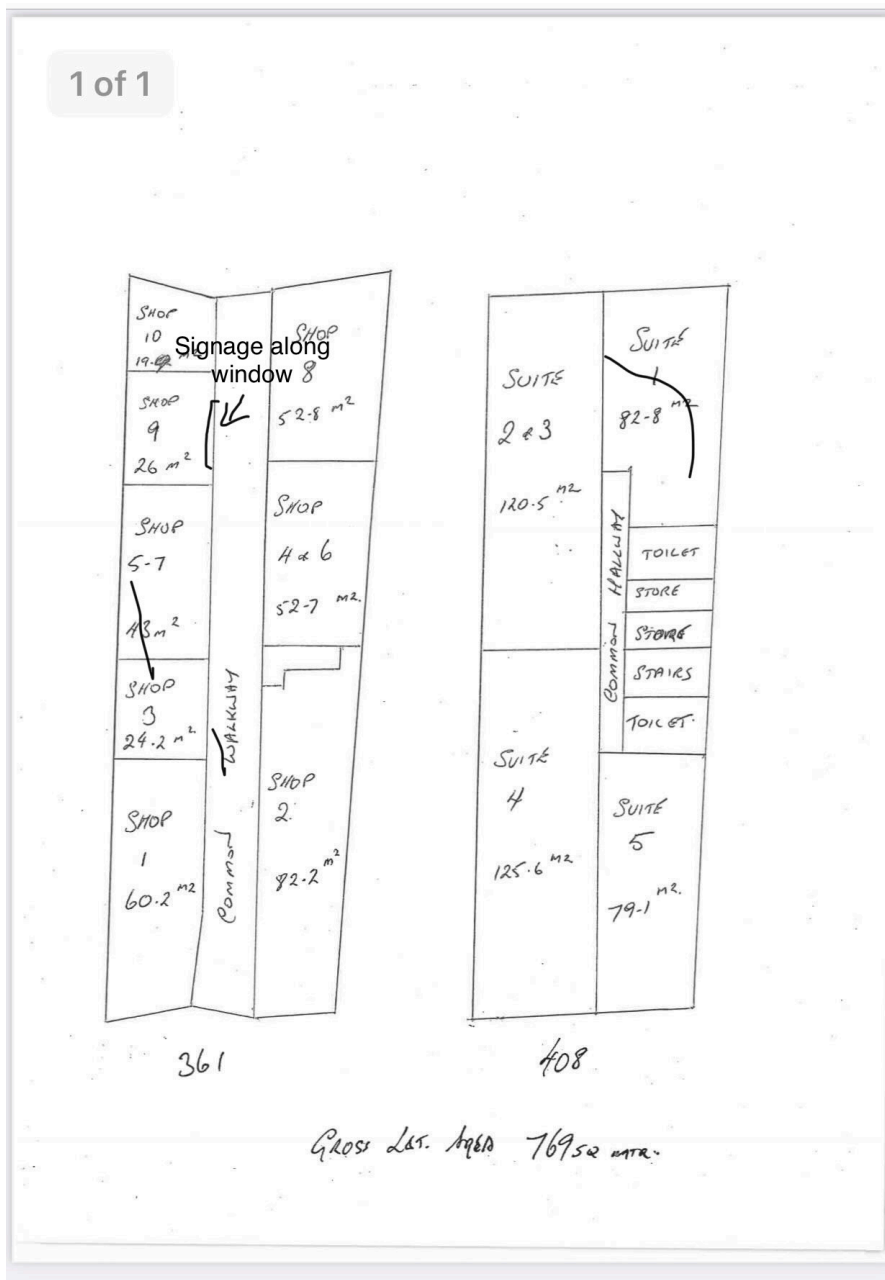

### Signage Plan:

Signage for each business will be clearly displayed on the windows of the salon. These window stickers will be placed internally. Signage on the glass door for the salon will be between 20-30cm, signage on the window will be approximately 60cm.

Please see below floor plan of the entire arcade, we are located in shop 9.

Please see below photos of windows where signage will be placed. (The order for our window decals/signage has been ordered, we are waiting on delivery).

Colours in signage will be black and white with some pink so it is clear and can be easily read.

Door to salon where signage will be displayed and window with current signage for one of the businesses.