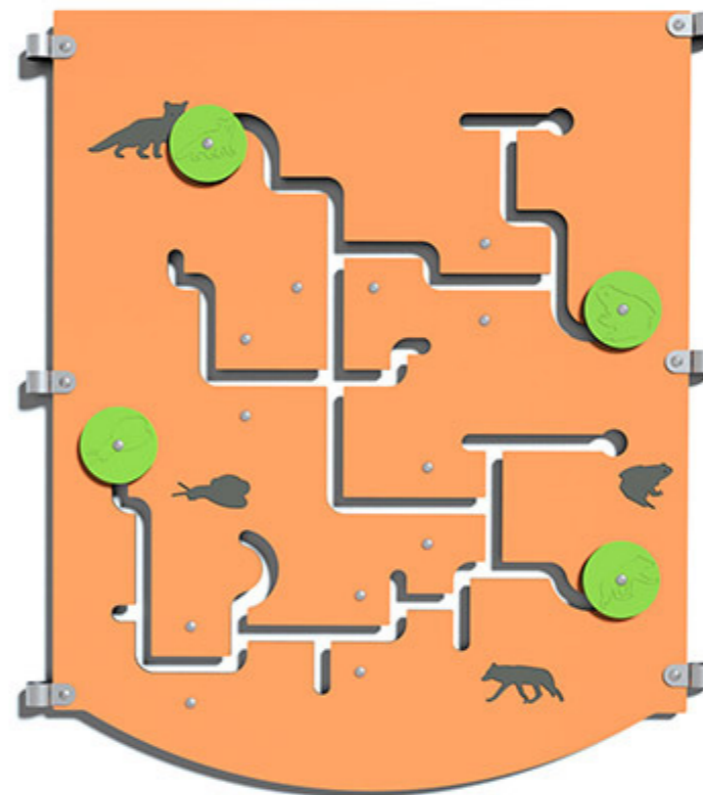

TRIPLE PLAY TOWER WITH BRIDGE, WOOD POSTS, PLASTIC SLIDE

WATER LILLY SPRINGER

URBAN BENCH CURVED SEATS

NEPEAN SHOPPING CENTRE - OUTDOOR PLAY
PLAN- 27.02.2020

OPTIONS FROM PLAY GROUND CENTRE

NEPEAN SHOPPING CENTRE - OUTDOOR PLAY
WALL ELEVATION OPTION A - 27.02.2020

OPTIONS FROM SPECIAL NEEDS EQUIPMENT

NEPEAN SHOPPING CENTRE - OUTDOOR PLAY
WALL ELEVATION B - 27.02.2020

PLAY PANELS - J3420 1200MM X 800MM

PLAY PANELS - J3420 1200MM X 800MM

PLAY PANELS - J319 1200MM X 800MM

PLAY PANELS - J3401 1200MM X 1000MM

OPTIONS FROM PROLUDIC

NEPEAN SHOPPING CENTRE - OUTDOOR PLAY
PLAY PANEL OPTIONS - 27.02.2020