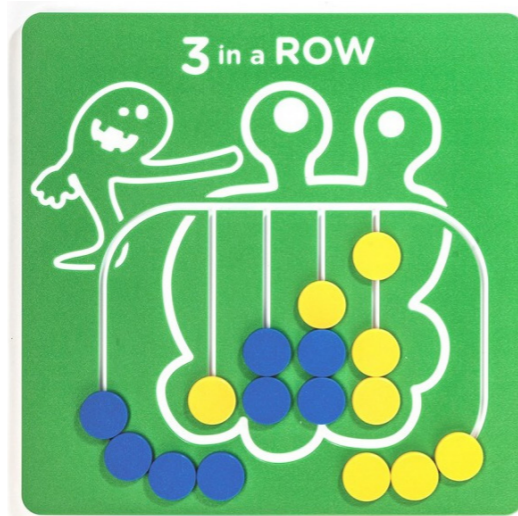

TRIPLE PLAY TOWER WITH BRIDGE, WOOD POSTS, PLASTIC SLIDE

WATER LILLY SPRINGER

URBAN BENCH CURVED SEATS

NEPEAN SHOPPING CENTRE - OUTDOOR PLAY
PLAN- 27.02.2020

OPTIONS FROM PLAY GROUND CENTRE

NEPEAN SHOPPING CENTRE - OUTDOOR PLAY
WALL ELEVATION OPTION A - 27.02.2020

OPTIONS FROM SPECIAL NEEDS EQUIPMENT

NEPEAN SHOPPING CENTRE - OUTDOOR PLAY
WALL ELEVATION B - 27.02.2020

PLAY PANELS - J3420 1200MM X 800MM

PLAY PANELS - J3420 1200MM X 800MM

PLAY PANELS - J319 1200MM X 800MM

PLAY PANELS - J3401 1200MM X 1000MM

OPTIONS FROM PROLUDIC

NEPEAN SHOPPING CENTRE - OUTDOOR PLAY
PLAY PANEL OPTIONS - 27.02.2020