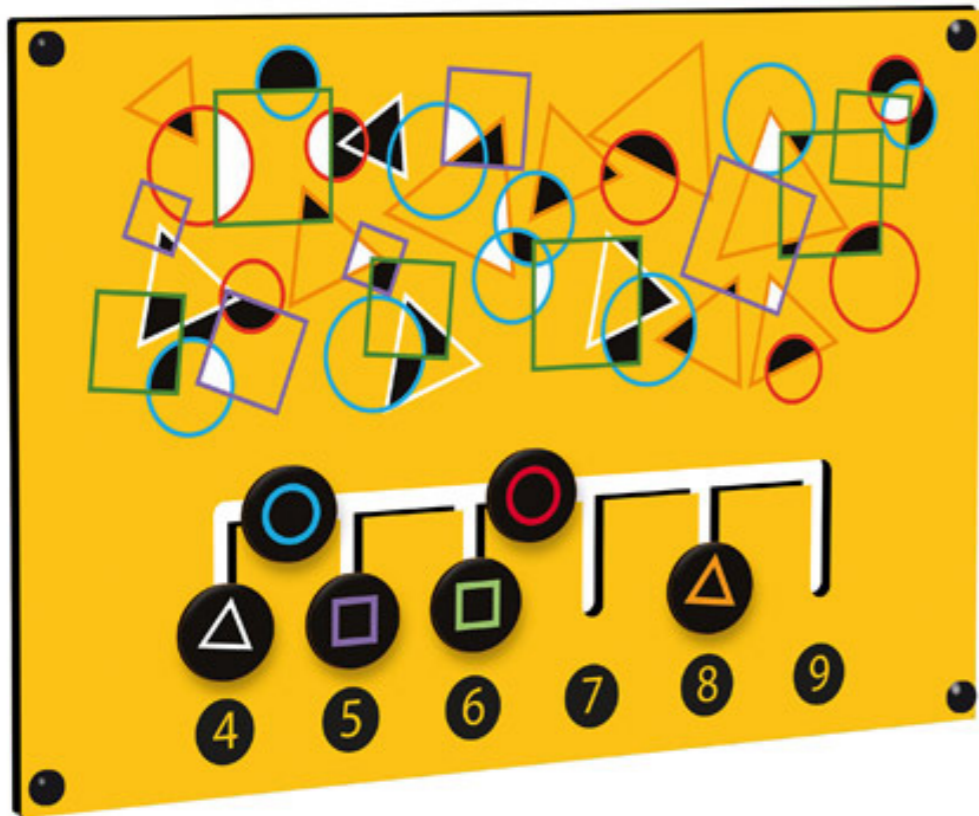

TRIPLE PLAY TOWER WITH BRIDGE, WOOD POSTS, PLASTIC SLIDE

WATER LILLY SPRINGER

URBAN BENCH CURVED SEATS

NEPEAN SHOPPING CENTRE - OUTDOOR PLAY
PLAN- 27.02.2020

OPTIONS FROM PLAY GROUND CENTRE

NEPEAN SHOPPING CENTRE - OUTDOOR PLAY
WALL ELEVATION OPTION A - 27.02.2020

OPTIONS FROM SPECIAL NEEDS EQUIPMENT

NEPEAN SHOPPING CENTRE - OUTDOOR PLAY
WALL ELEVATION B - 27.02.2020

PLAY PANELS - J3420 1200MM X 800MM

PLAY PANELS - J3420 1200MM X 800MM

PLAY PANELS - J319 1200MM X 800MM

PLAY PANELS - J3401 1200MM X 1000MM

OPTIONS FROM PROLUDIC

NEPEAN SHOPPING CENTRE - OUTDOOR PLAY
PLAY PANEL OPTIONS - 27.02.2020