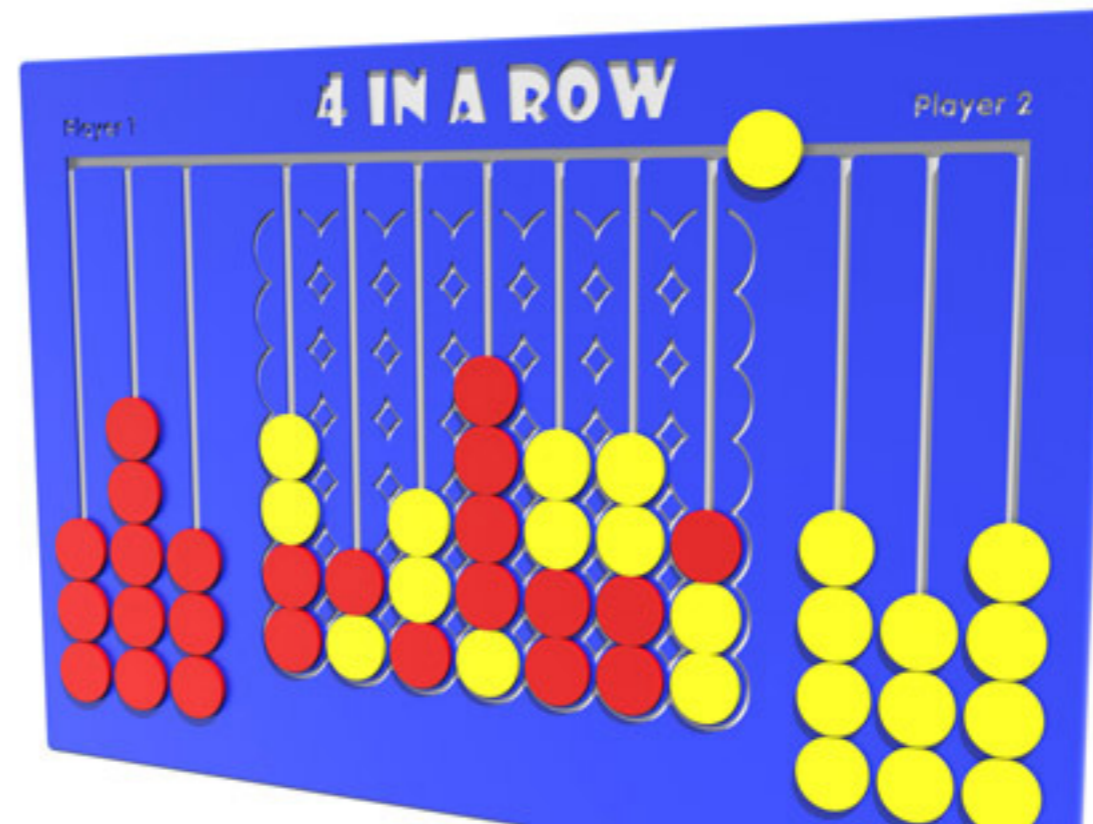

TRIPLE PLAY TOWER WITH BRIDGE, WOOD POSTS, PLASTIC SLIDE

WATER LILLY SPRINGER

URBAN BENCH CURVED SEATS

NEPEAN SHOPPING CENTRE - OUTDOOR PLAY
PLAN- 27.02.2020

OPTIONS FROM PLAY GROUND CENTRE

NEPEAN SHOPPING CENTRE - OUTDOOR PLAY
WALL ELEVATION OPTION A - 27.02.2020

OPTIONS FROM SPECIAL NEEDS EQUIPMENT

NEPEAN SHOPPING CENTRE - OUTDOOR PLAY
WALL ELEVATION B - 27.02.2020

PLAY PANELS - J3420 1200MM X 800MM

PLAY PANELS - J3420 1200MM X 800MM

PLAY PANELS - J319 1200MM X 800MM

PLAY PANELS - J3401 1200MM X 1000MM

OPTIONS FROM PROLUDIC

NEPEAN SHOPPING CENTRE - OUTDOOR PLAY
PLAY PANEL OPTIONS - 27.02.2020