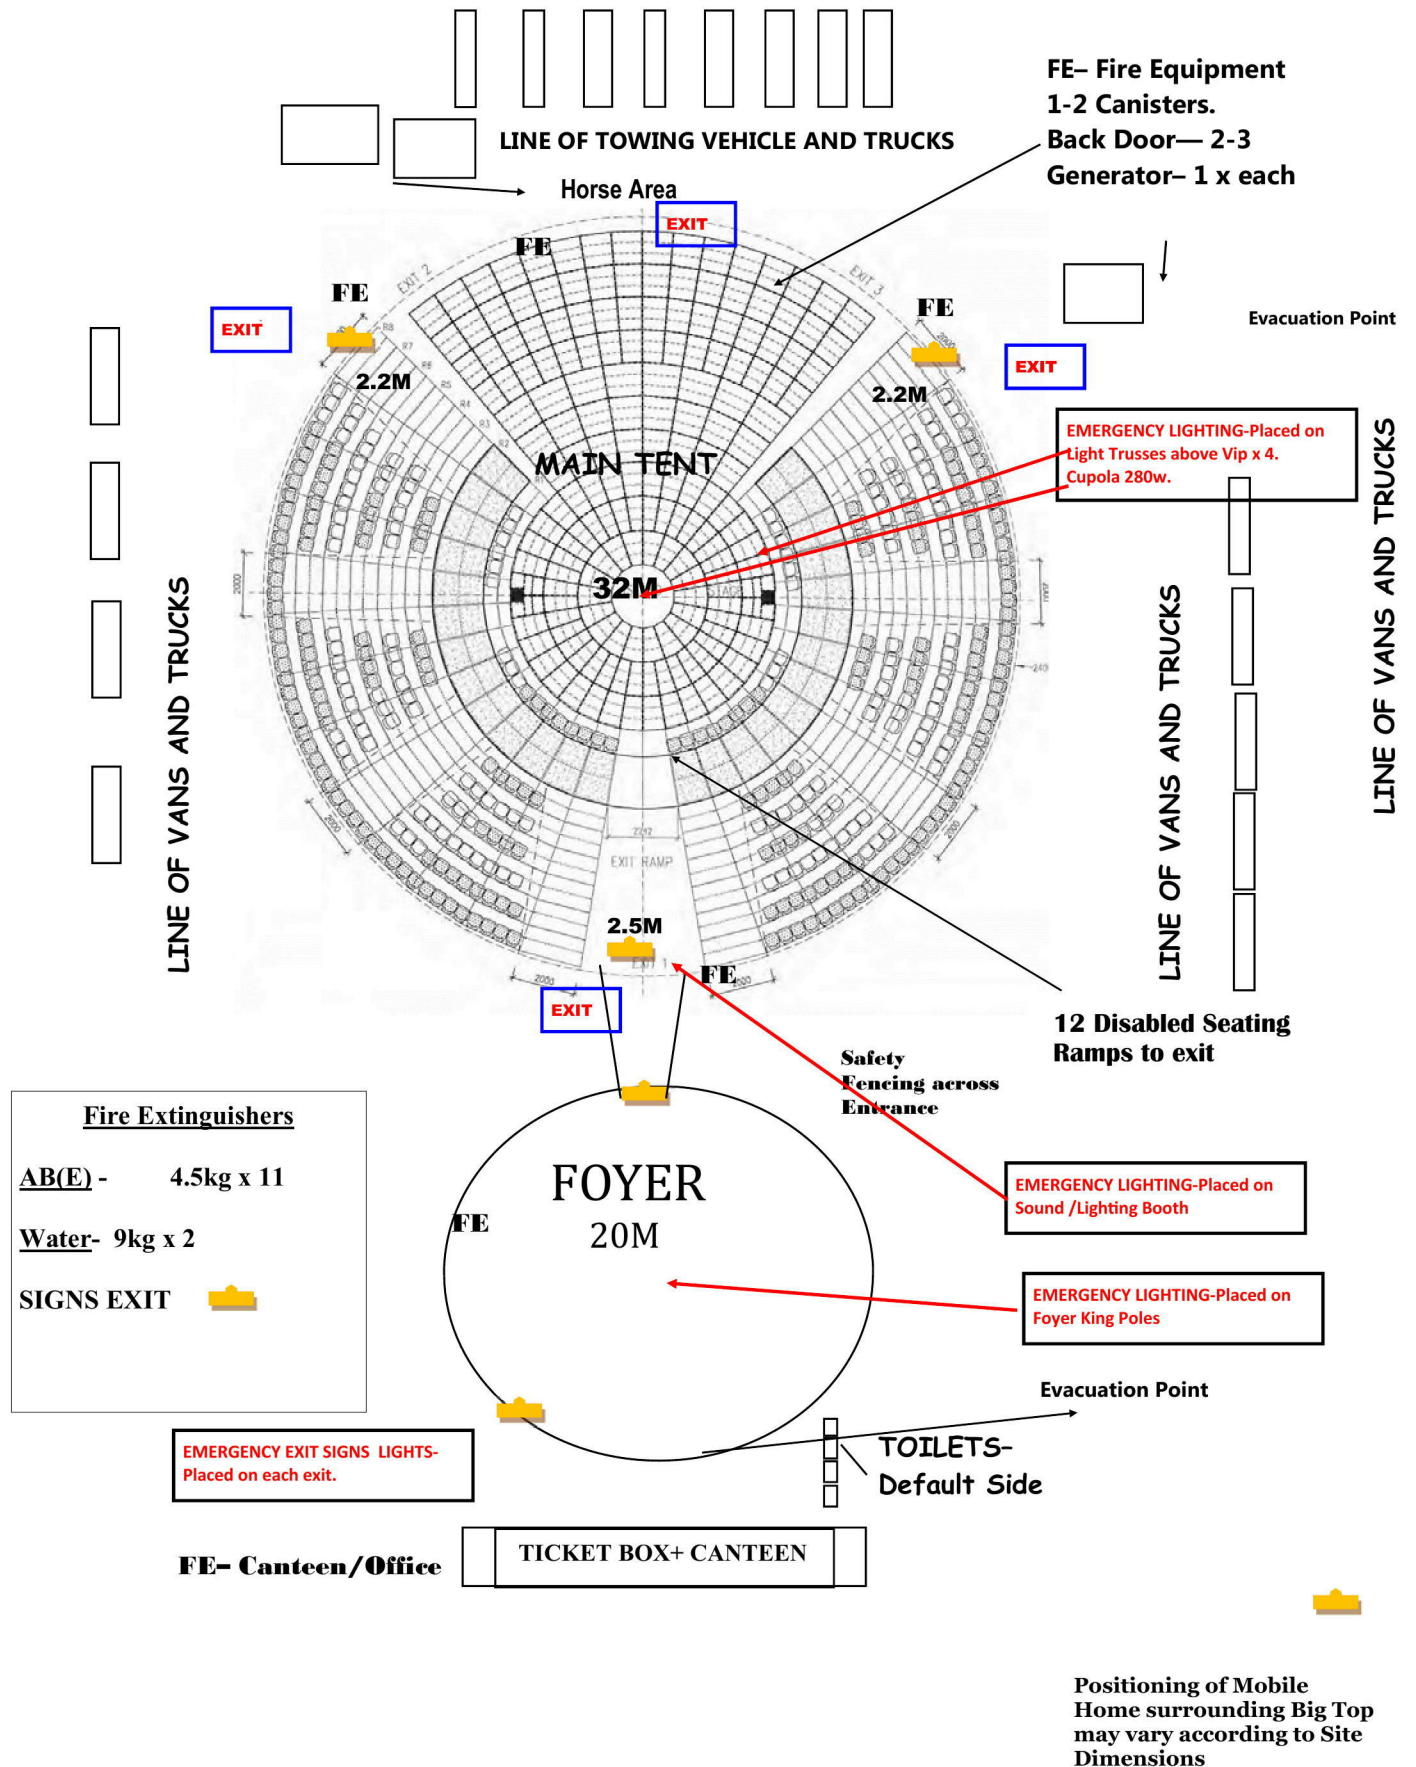

LORITZ CIRCUS EMERGENCY LIGHTING

Depending on area on Site the vehicles can position around Tent

Dimensions of land may vary