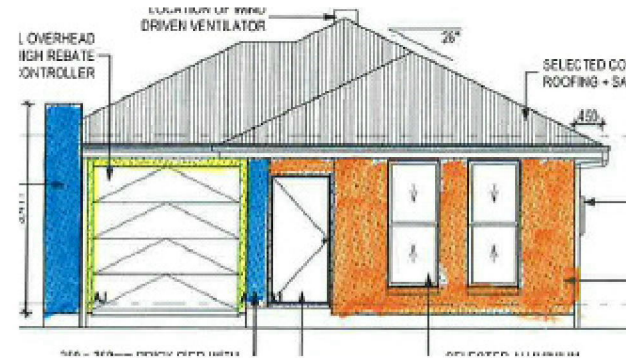

LOT 2094 MILPERA STREET, JORDAN SPRINGS - GREAT AUSSIE DREAM 601036

Roof, & Gutter
Woodland Grey

Bricks – Austral
Urban One
Pepper

Fascia, Watertank,
Garage Door
Dune

Window, Eaves
Surfmist

Front Door,
Downpipes , Acrylic
Bag & Patin Brick
Pier & Brick Stack
Taubmans Zelda

Acrylic Bag & Paint
Bed 2 projection &
entry surround
Taubmans
Smokehaze

 BIP TAUBMANS SMOKEHAZE

 BIP TAUBMANS ZELDA

 FACE BRICKWORK