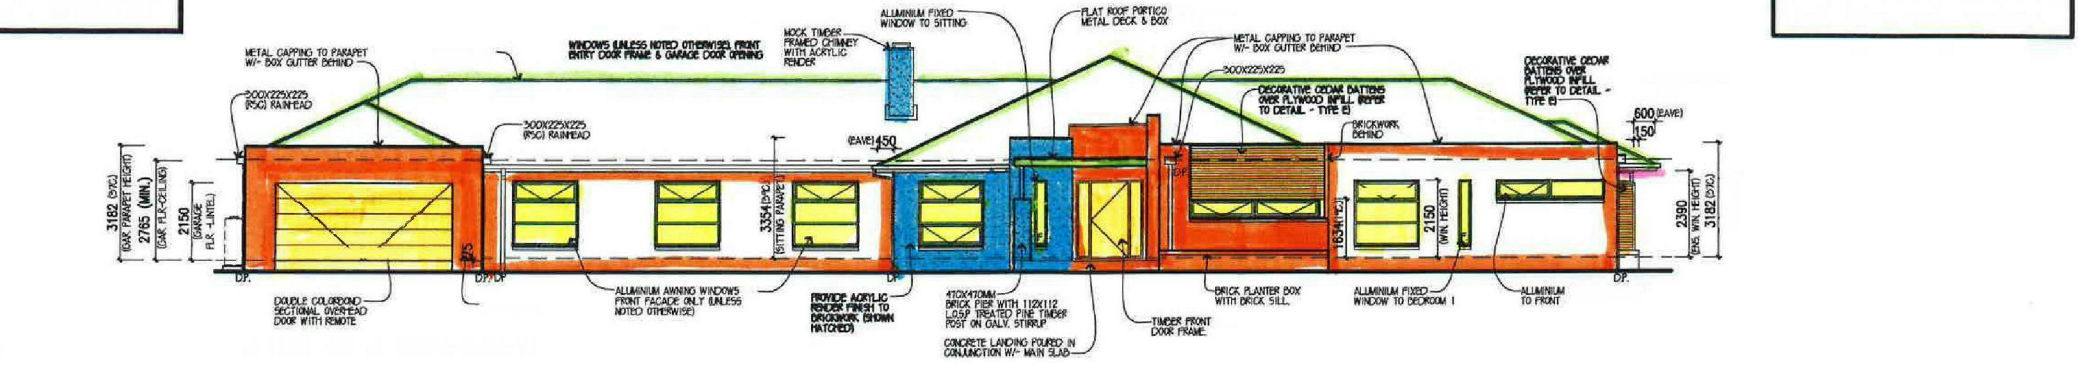

IMPORTANT

IMPORTANT NOTE:

671572.

FC sheeting/downdrip /Rain Tank; Colorbond Jasper.

- Aluminium Windows; Colorbond Jasper.
- Timber Windows/Doors/Timber Sats; Cabots / Rich Walnut
- Render Feature; Dulux Candlebark.
- Bricks; Metropolis Marcasite.
- Roof; Classic eoaal
- fascia; Colorbond Evening Haze.

DESIGN: DENVER 45

DESIGNER **m** metricron