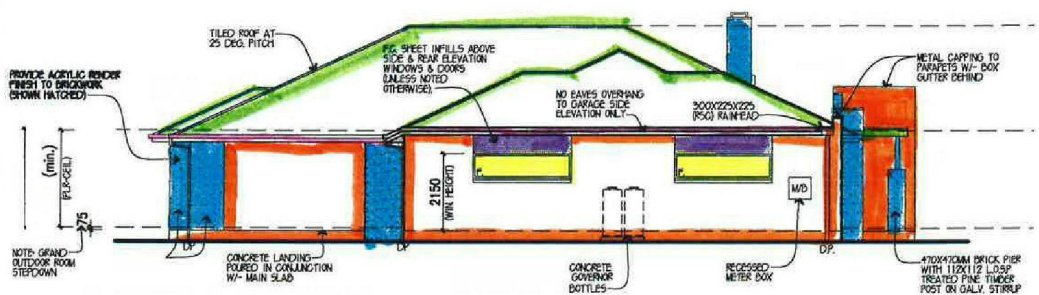

IMPORTANT

IMPORTANT NOTE:

671572.

FC sheeting/downdrip /Rain Tank; Colorbond Jasper.

- Aluminium Windows; Colorbond Jasper.
- Timber Windows/Doors/Timber Sats; Cabots / Rich Walnut
- Render Feature; Dulux Candlebark.
- Bricks; Metropolis Marcasite.
- Roof; Classic eoaal
- fascia; Colorbond Evening Haze.

DESIGN: DENVER 45

DESIGNER **m** metricron