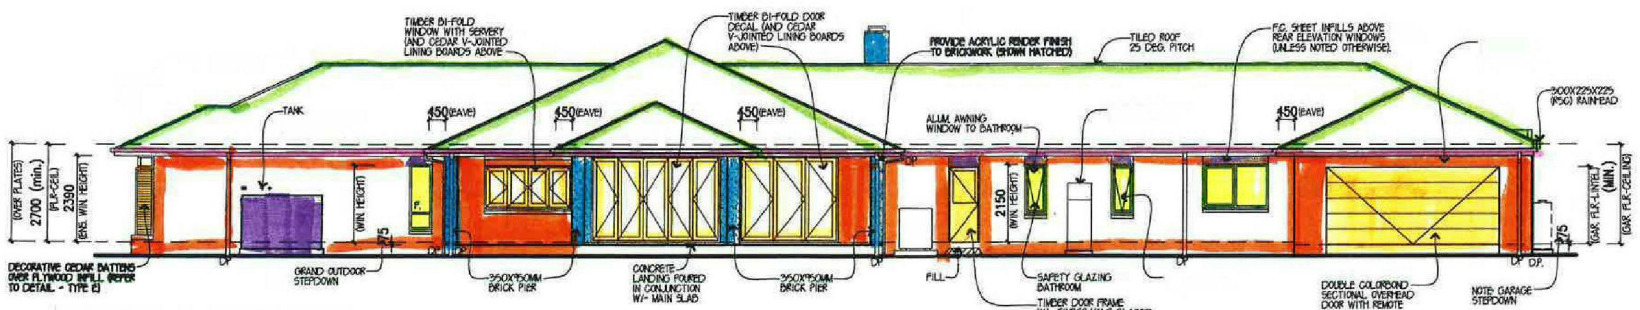

IMPORTANT

IMPORTANT NOTE:

671572.

FC sheeting/downdrip /Rain Tank; Colorbond Jasper.

- Aluminium Windows; Colorbond Jasper.
- Timber Windows/Doors/Timber Sats; Cabots / Rich Walnut
- Render Feature; Dulux Candlebark.
- Bricks; Metropolis Marcasite.
- Roof; Classic eoaal
- fascia; Colorbond Evening Haze.

DESIGN: DENVER 45

DESIGNER **m** metricron