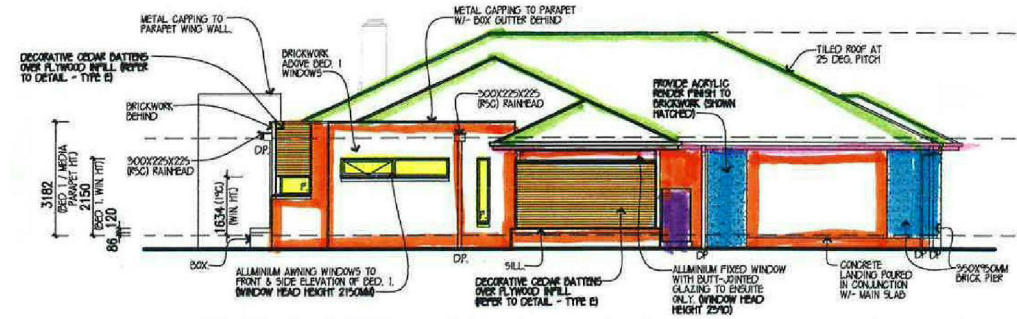

IMPORTANT

IMPORTANT NOTE:

671572.

FC sheeting/downdrip /Rain Tank; Colorbond Jasper.

- Aluminium Windows; Colorbond Jasper.
- Timber Windows/Doors/Timber Sats; Cabots / Rich Walnut
- Render Feature; Dulux Candlebark.
- Bricks; Metropolis Marcasite.
- Roof; Classic eoaal
- fascia; Colorbond Evening Haze.

DESIGN: DENVER 45

DESIGNER **m** metricron