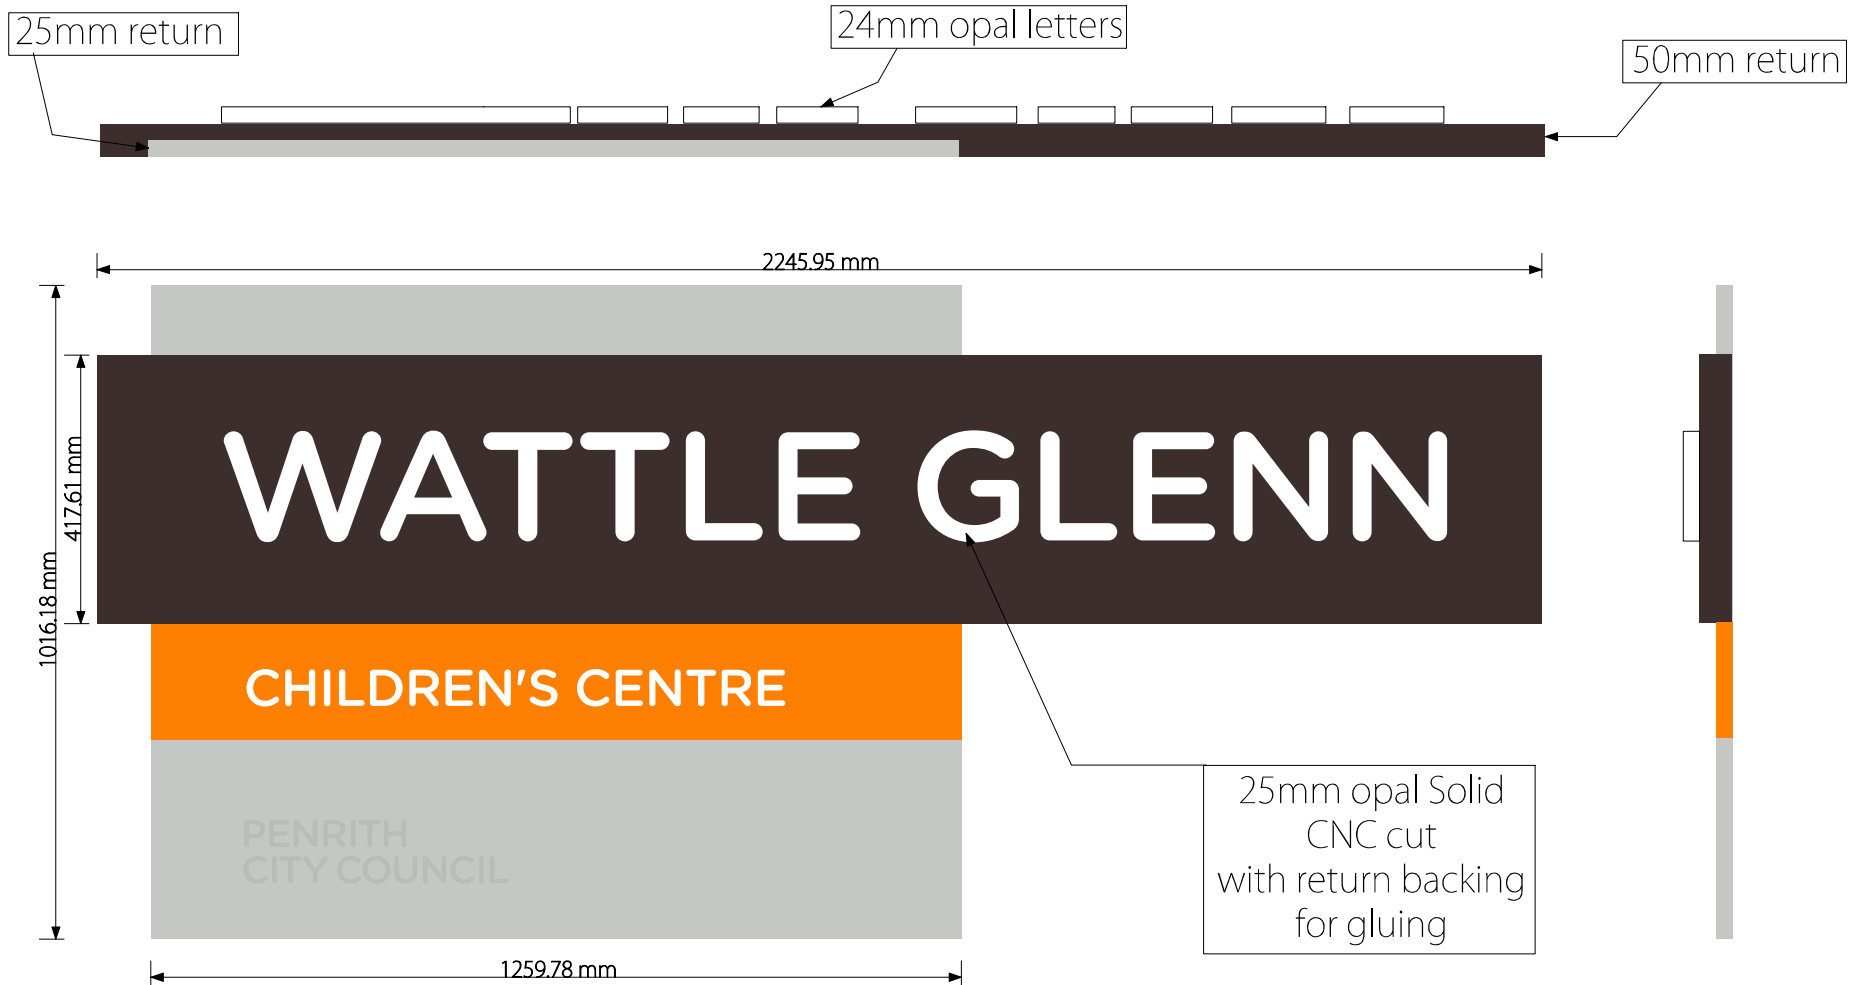

PENRITH CITY COUNCIL

Note that the following details are provided by councils preferred contractor and details within have been agreed to and adopted by Childrens Services, Assets , Design and Projects and the Communications teams. The same signage is currently being installed at Wattle Glenn and Tandara childcare centres. Obviously the wording for the proposed centres relevant to the DAs will be changed to suit the individual centres -otherwise all details will be identical.

Suggested Materials: Aluminum frame with grooved and folded 3mm aluminum panels powder coated in the closest colour from the Dulux powder coating range. (Grey and the Brown) Orange to be Avery 900 series vinyl.

Having three sections for the face, They can be easy to replace
and even keep a couple of the top and bottom panels in stock ready to install

All panels to be fixed to frame work with security screws

30mm Solid Opal Acrylic
CNC cut with 3mm backing
for attaching to panel

Light tray with LEDs
then face installed

Glued acrylic letters
and returns