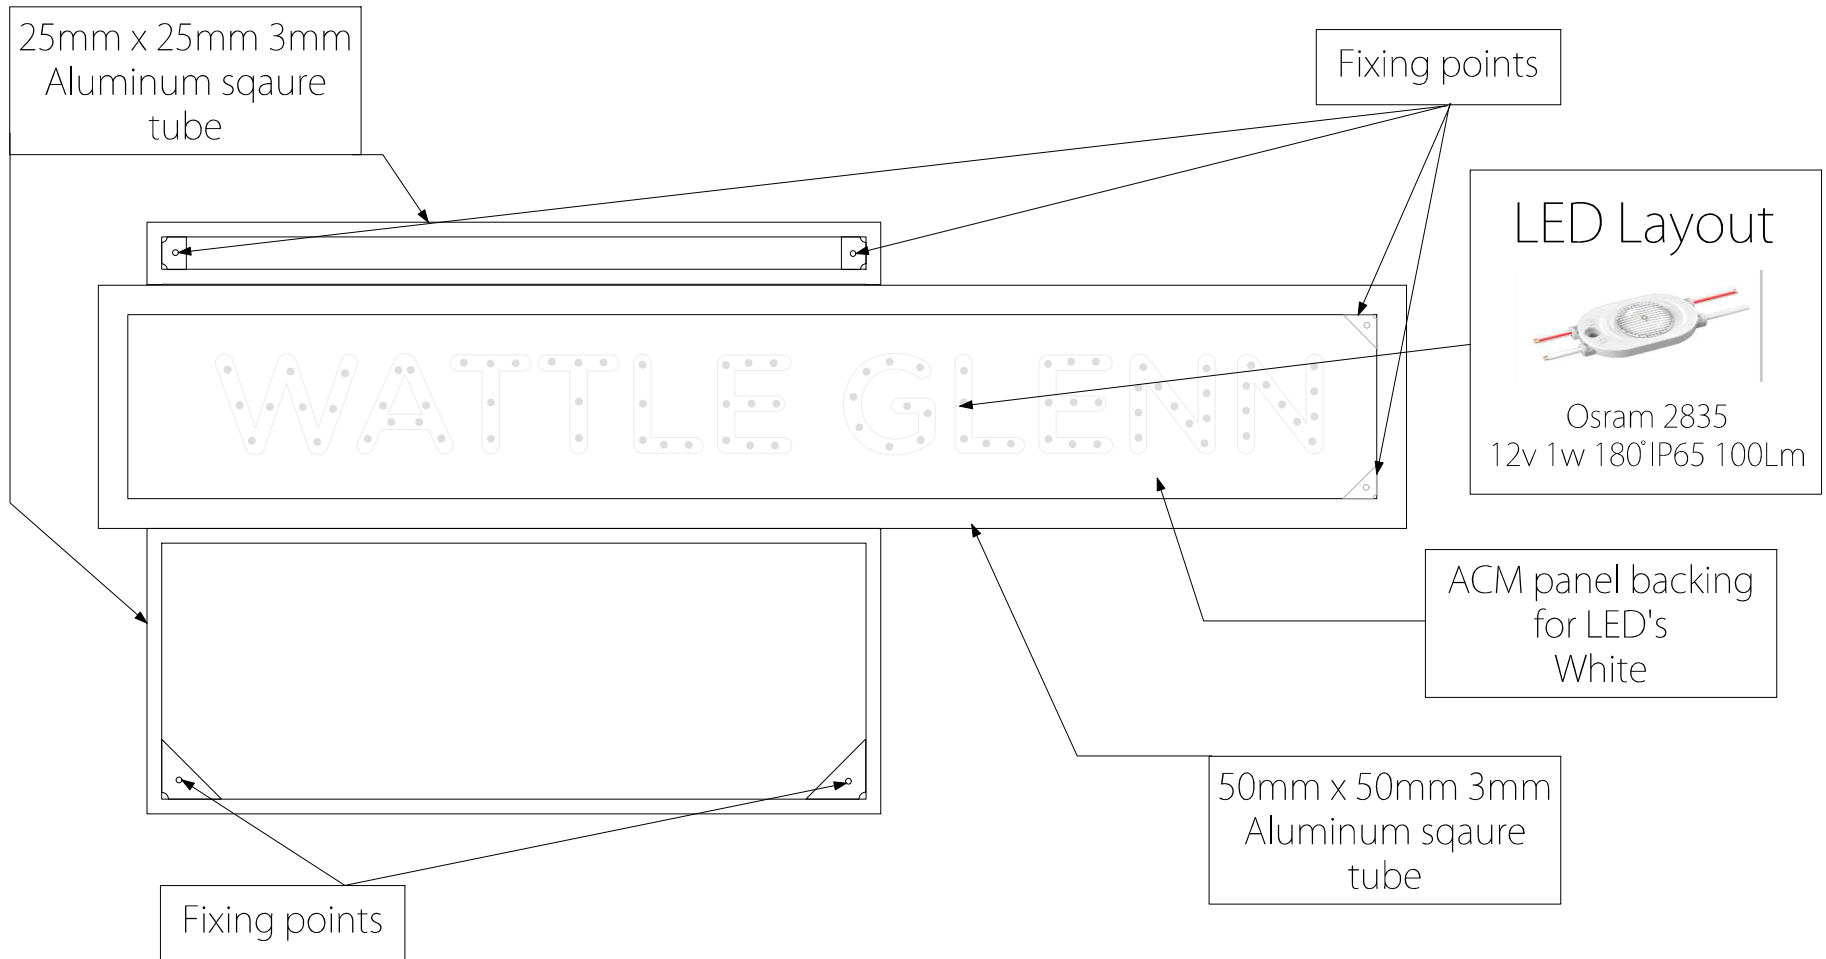

Suggested Materials: Aluminum frame with grooved and folded 3mm aluminum panels powder coated in the closest colour from the Dulux powder coating range. (Grey and the Brown) Orange to be Avery 900 series vinyl.

Having three sections for the face, They can be easy to replace
and even keep a couple of the top and bottom panels in stock ready to install

All panels to be fixed to frame work with security screws

30mm Solid Opal Acrylic
CNC cut with 3mm backing
for attaching to panel

Light tray with LEDs
then face installed

Glued acrylic letters
and returns