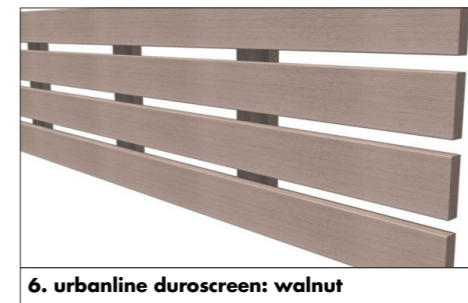

4. dulux render + paint: natural white

6. urbanline duroscreen: walnut