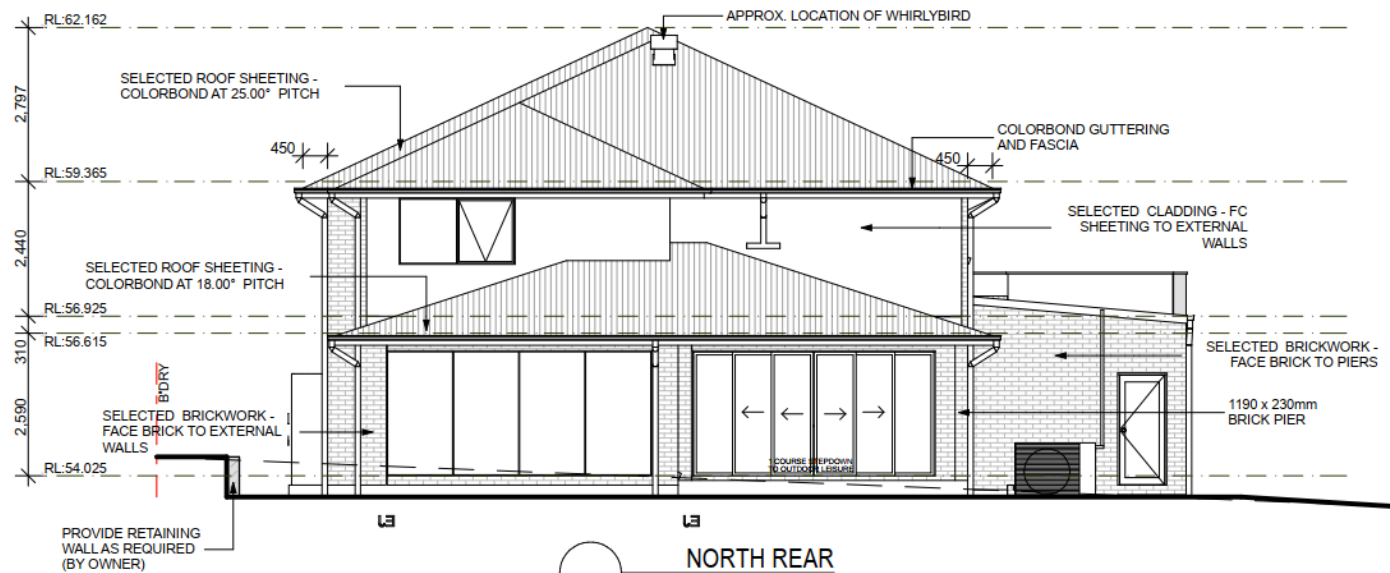

STONE CLADDING
COLOUR –CRAZY WALL
CLADDING – HERITAGE

TAUBMANS PAINT
COLOUR –STORMY SHADOW
T15 27.4

- CEMENT RENDER

PRESTIGE ESSENTIALS		
	PROJECT:	JOB No:
	PROPOSED BRICK VENEER DWELLING	207916
	CLIENT:	
	Mr M SIELICKI	
ADDRESS:	Lot 342, Forestwood Drive, GLENMORE PARK	
1300 855 775 wisdom.com.au