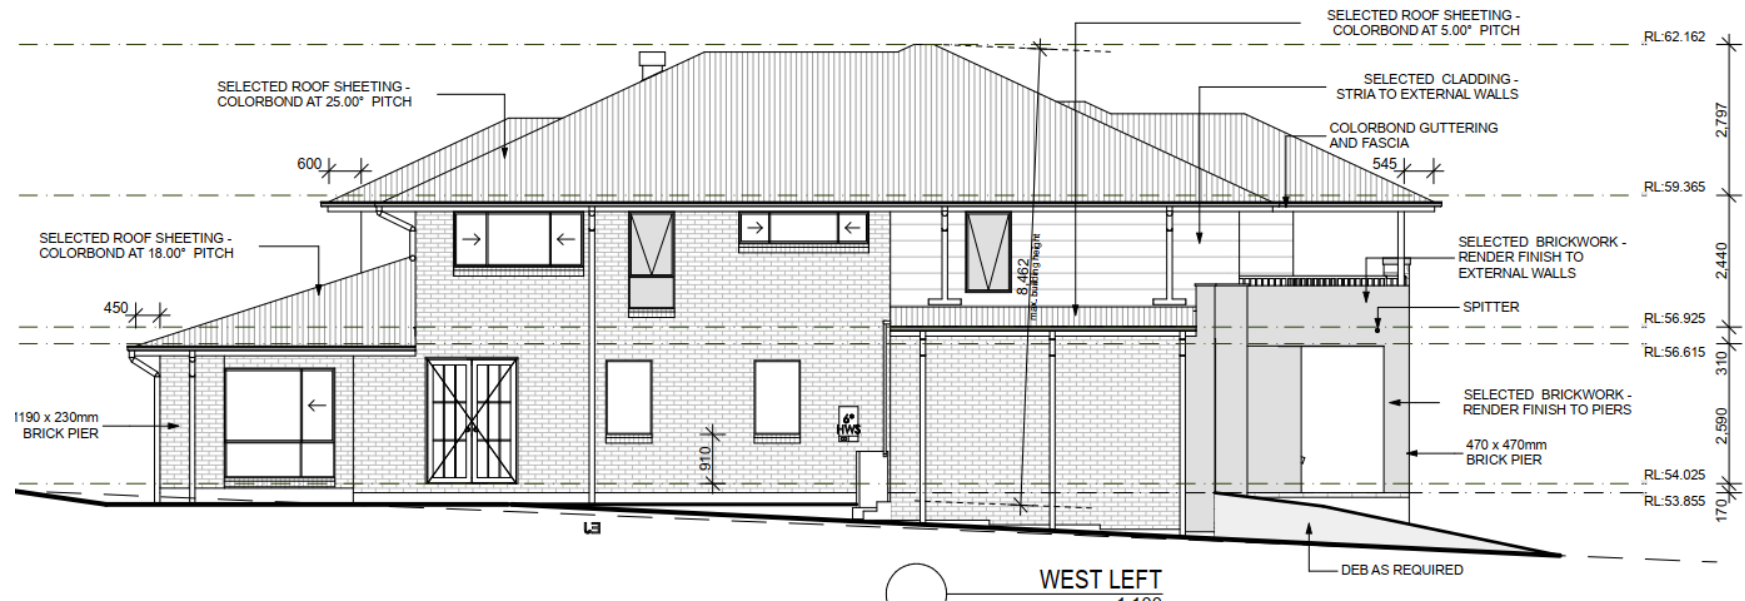

PRESTIGE ESSENTIALS

1300 855 775
wisdomhomes.com.au

PROJECT:	JOB No:
PROPOSED BRICK VENEER DWELLING	207916
CLIENT:	
Mr M SIELICKI	
ADDRESS:	
Lot 342, Forestwood Drive, GLENMORE PARK