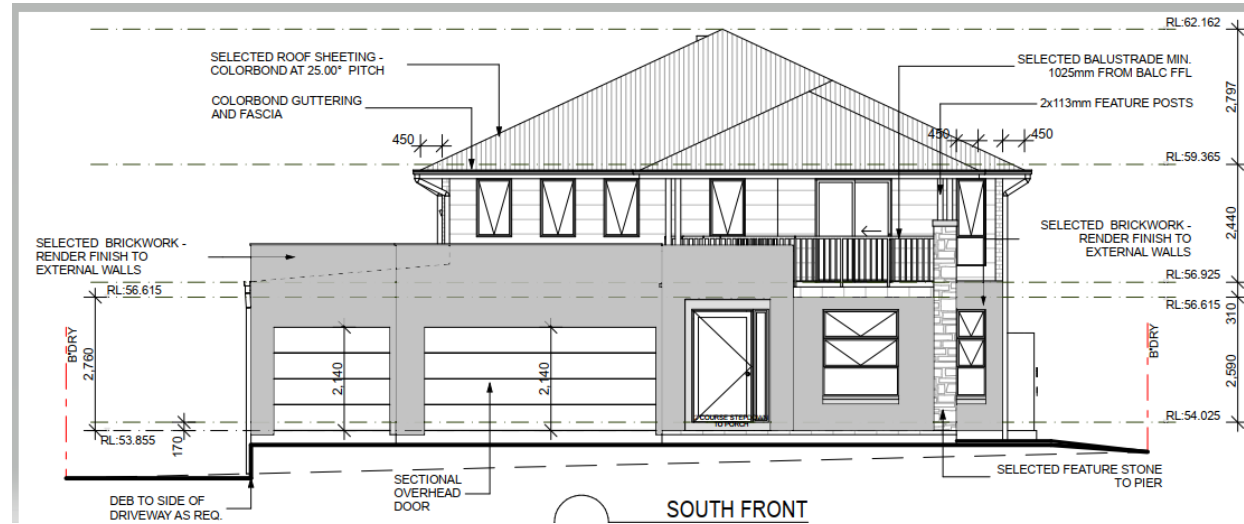

EXTERNAL HANDRAIL
COLOUR –WHITE

COLORBOND
COLOUR – MONUMENT

- PARAPET ROOF
- GUTTER
- BARGE CAPPING
- WATER TANK
- METERBOX
- DOWNPIPES

COLORBOND
COLOUR – SURFMIST

- FASCIA
- BARGE

COLORBOND
COLOUR – SHALE GREY