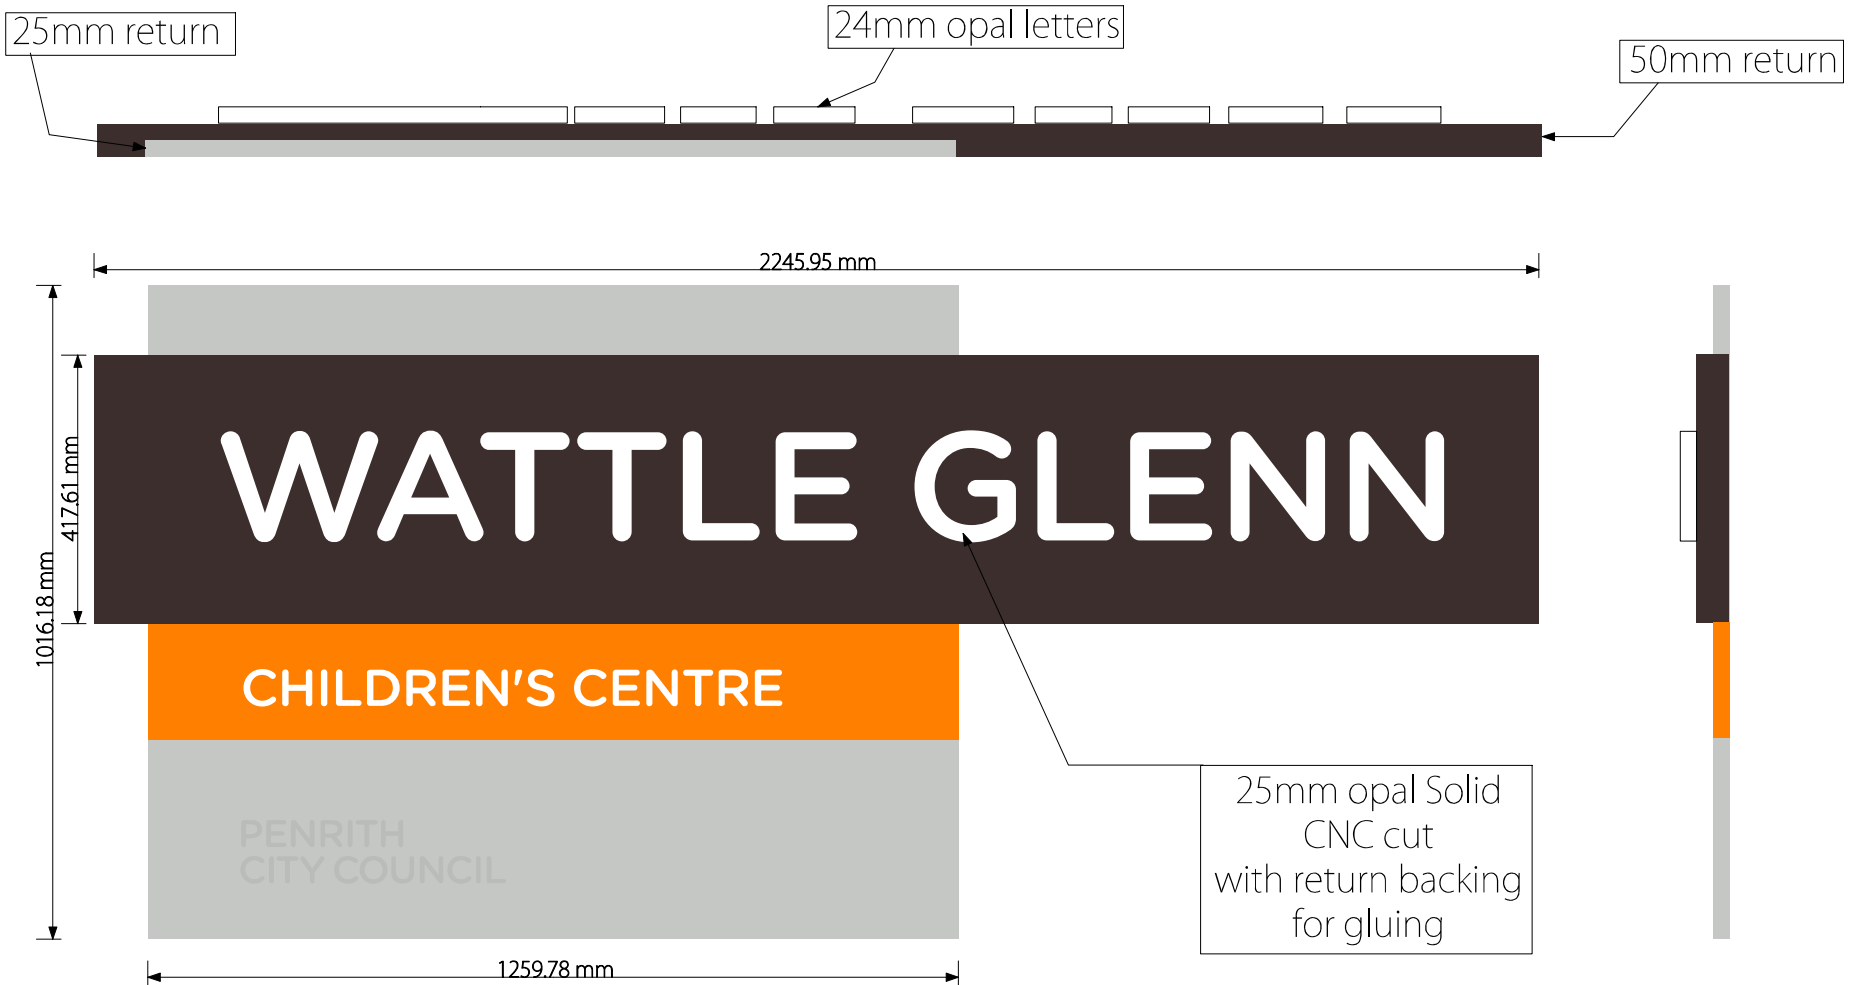

PENRITH CITY COUNCIL

Note that the following details are provided by councils preferred contractor and details within have been agreed to and adopted by Childrens Services, Assets , Design and Projects and the Communications teams. The same signage is currently being installed at Wattle Glenn and Tandara childcare centres. Obviously the wording for the proposed centres relevant to the DAs will be changed to suit the individual centres -otherwise all details will be identical.

Suggested Materials: Aluminum frame with grooved and folded 3mm aluminum panels powder coated in the closest colour from the Dulux powder coating range. (Grey and the Brown) Orange to be Avery 900 series vinyl.

Having three sections for the face, They can be easy to replace
and even keep a couple of the top and bottom panels in stock ready to install

All panels to be fixed to frame work with security screws

30mm Solid Opal Acrylic
CNC cut with 3mm backing
for attaching to panel

Light tray with LEDs
then face installed

Glued acrylic letters
and returns