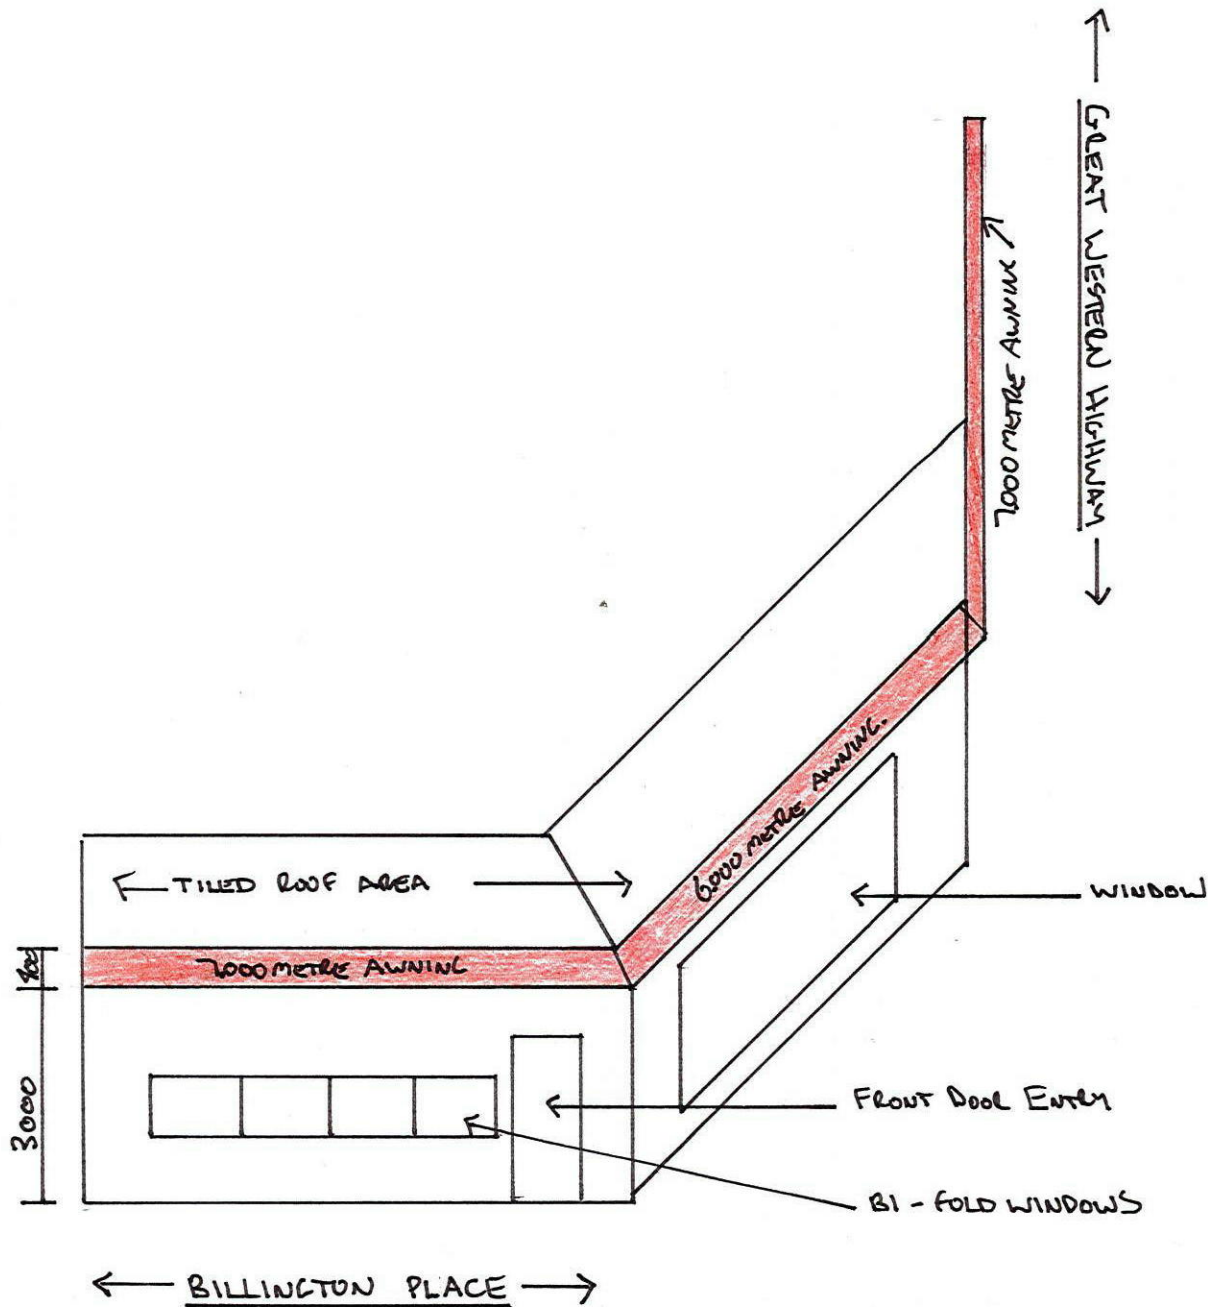

K

NOTE: 20 LINEAL METRES AWNING
TOTAL

KEY: AWNING SPACE

ELEVATION SHOP 1-71 GREAT WESTERN HIGHWAY EMU PLAINS 2750 .
SCALE 1:100 DATE 24-7-2019