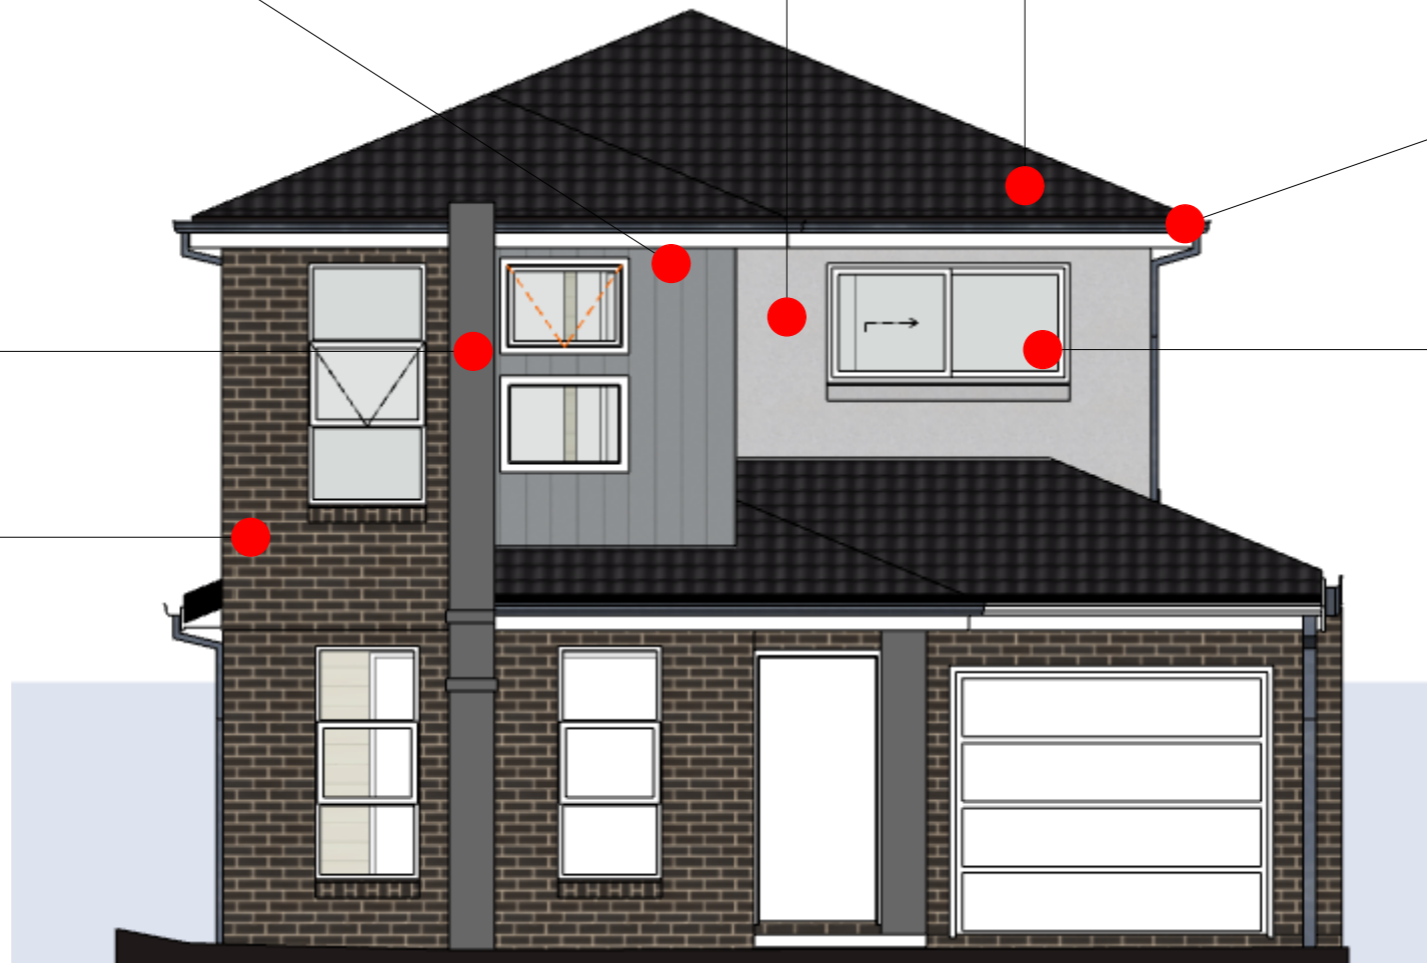

THIS PAGE CONFORMS WITH
BASIX CERTIFICATE BEING PROVIDED

FF WALL CLADDING:
Brick Veneer
Colour: Similar to existing

FF WALL CLADDING:
Rendered Polystyrene
Colour: Dark Grey

FF WALL CLADDING:
Weatherboard
Colour: Grey

FF WALL CLADDING:
Rendered Polystyrene
Colour: Grey

ROOF COVER:
Concrete Roof tiles
Colour: Black
Fascia Colour: White
Gutter Colour: Black

WINDOWS:
Aluminium Frame
Colour: Surf Mist

MATERIAL/COLOUR SCHEDULE