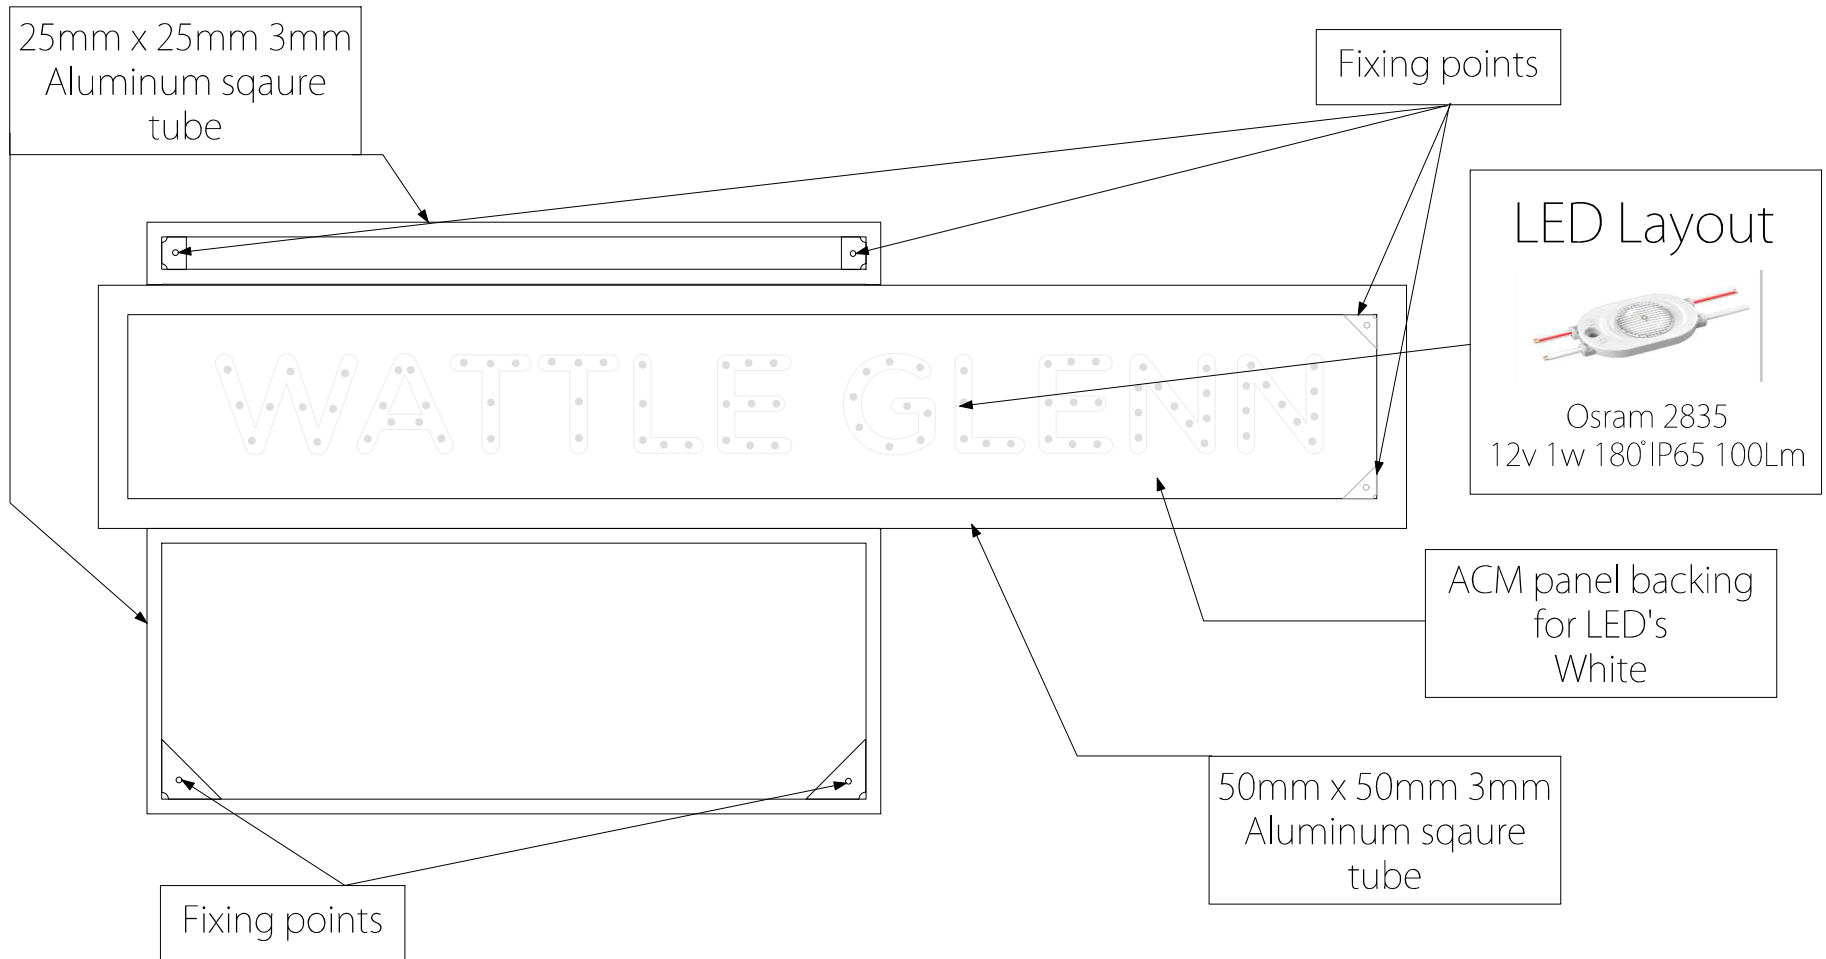

Suggested Materials: Aluminum frame with grooved and folded 3mm aluminum panels powder coated in the closest colour from the Dulux powder coating range. (Grey and the Brown) Orange to be Avery 900 series vinyl.

Having three sections for the face, They can be easy to replace  
and even keep a couple of the top and bottom panels in stock ready to install

All panels to be fixed to frame work with security screws

30mm Solid Opal Acrylic  
CNC cut with 3mm backing  
for attaching to panel

Light tray with LEDs  
then face installed

Glued acrylic letters  
and returns