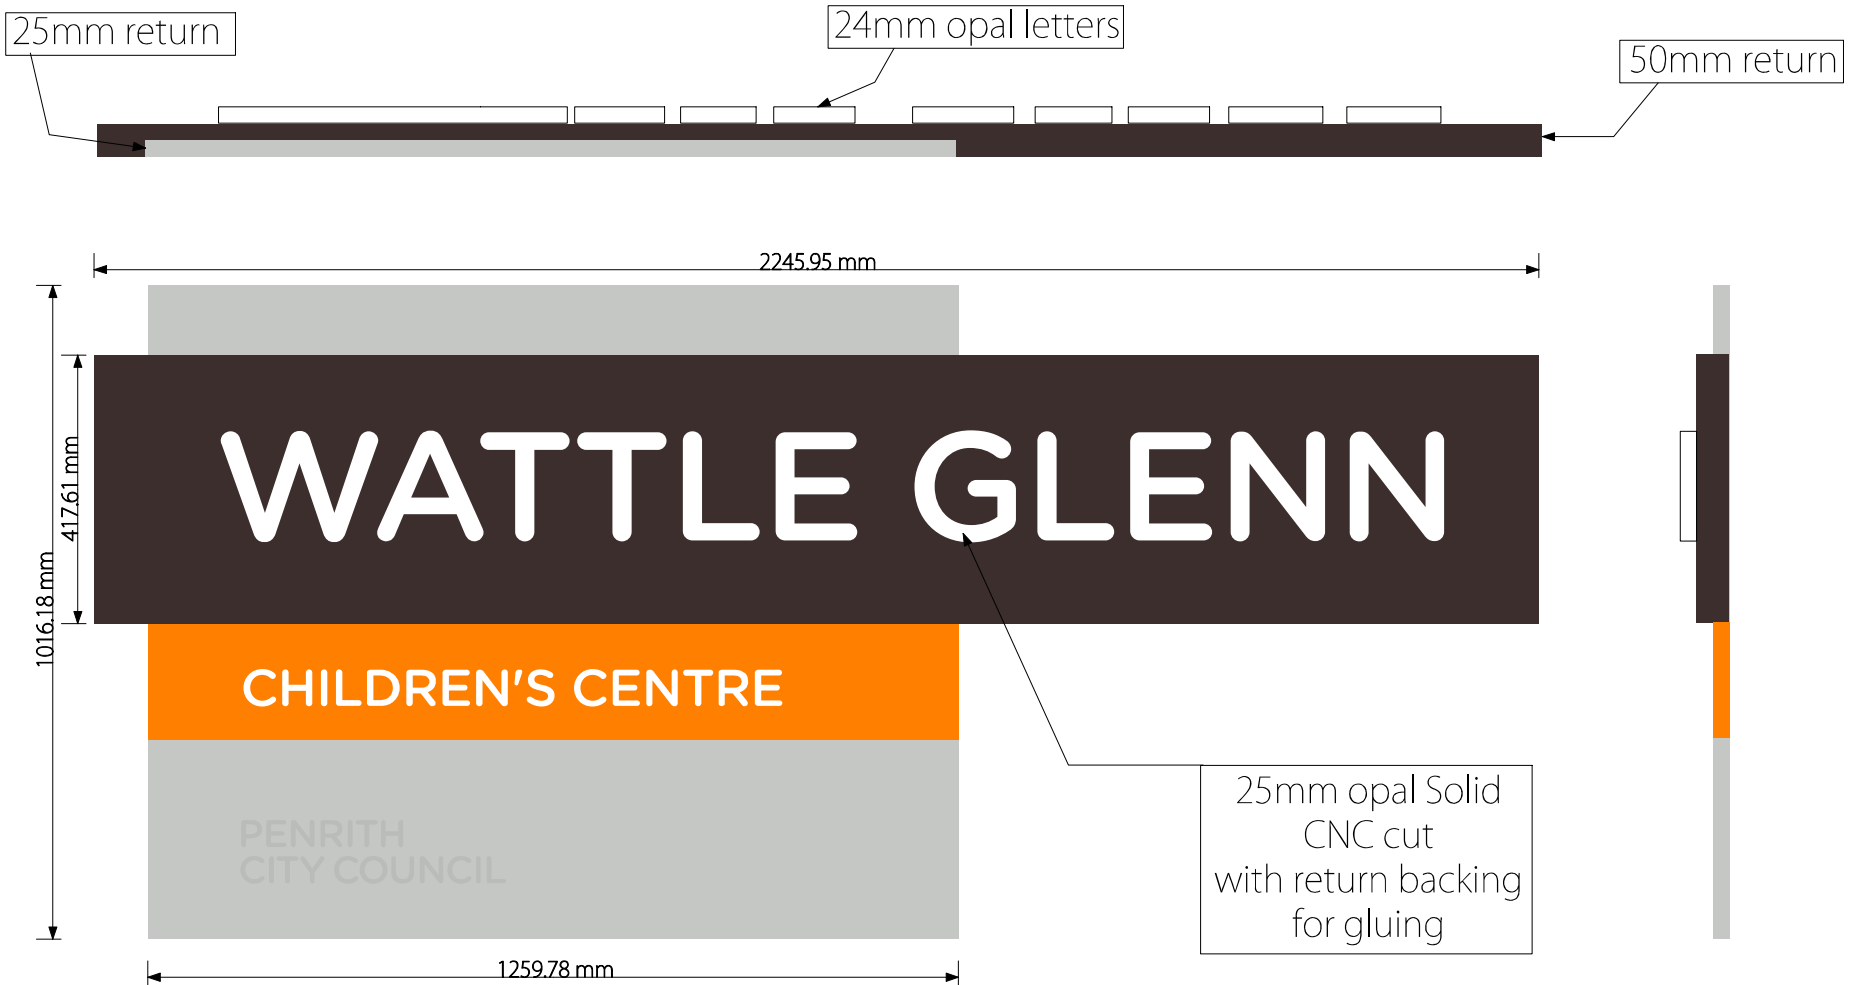

# PENRITH CITY COUNCIL

Note that the following details are provided by councils preferred contractor and details within have been agreed to and adopted by Childrens Services, Assets , Design and Projects and the Communications teams. The same signage is currently being installed at Wattle Glenn and Tandara childcare centres. Obviously the wording for the proposed centres relevant to the DAs will be changed to suit the individual centres -otherwise all details will be identical.

Suggested Materials: Aluminum frame with grooved and folded 3mm aluminum panels powder coated in the closest colour from the Dulux powder coating range. (Grey and the Brown) Orange to be Avery 900 series vinyl.

Having three sections for the face, They can be easy to replace  
and even keep a couple of the top and bottom panels in stock ready to install

All panels to be fixed to frame work with security screws

30mm Solid Opal Acrylic  
CNC cut with 3mm backing  
for attaching to panel

Light tray with LEDs  
then face installed

Glued acrylic letters  
and returns