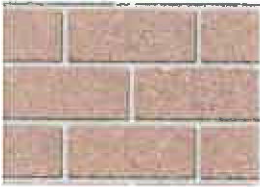

EXTERNAL COLOUR SCHEME

Lot 2345 Greenwood Parkway, Jordan Springs
Job No 2887

CONCRETE ROOF TILES
Bristile Classic "Coal"

BRICKS
Austral Everyday Life "New Brown"

GUTTER & DOWNPIPES
"Monument"

FASCIA
"Surfmist"

WINDOWS
"Surfmist Matt"

GARAGE DOOR
"Surfmist"

BRICK PIERS
"Surfmist"

**TIMBER FEATURE
OVER BRICK PIERS**
"Monument"