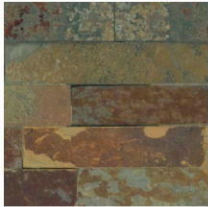

**EDGEWATER HOMES PTY LTD: EXTERNAL SCHEME ASPHALT**

**Brick:** Austral Symmetry ASPHALT

Austral Lite Stone: TERRITORY SLATE (as shown on plan)

Bristle Classic Shingle Gun Metal

Windows: White Birch

Stained Windows / Front Entry & Door: Dulux Intergrain Dark Oak

Garage CB Sectional Door: Colorgrain Classic Cedar

Gnu Tan

Mali

Grand Piano

Squirrel

Dulux Paint & Render Colours where applicable

Driveway: Charcoal / Bluestone. Brush finish only