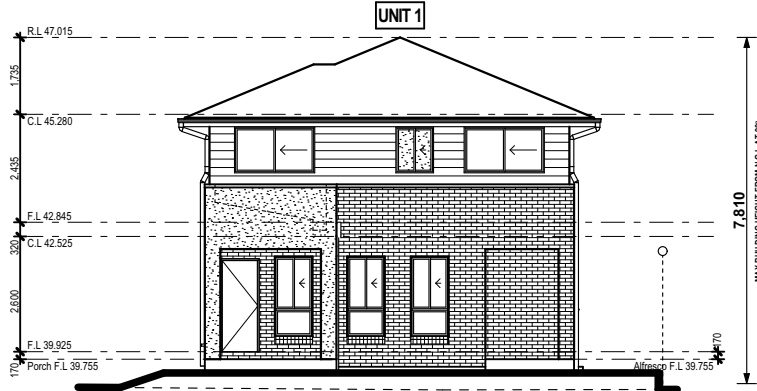

Lot: 213, DP: 16937, No.54 Canberra Street, Oxley Park. NSW 2760

BRICKS:

**PGH Bricks
Alfresco - Truffle**

GUTTERS / FACIA:

Colourbond - Woodland Grey

RENDER:

Surfmist

GARAGE DOOR: