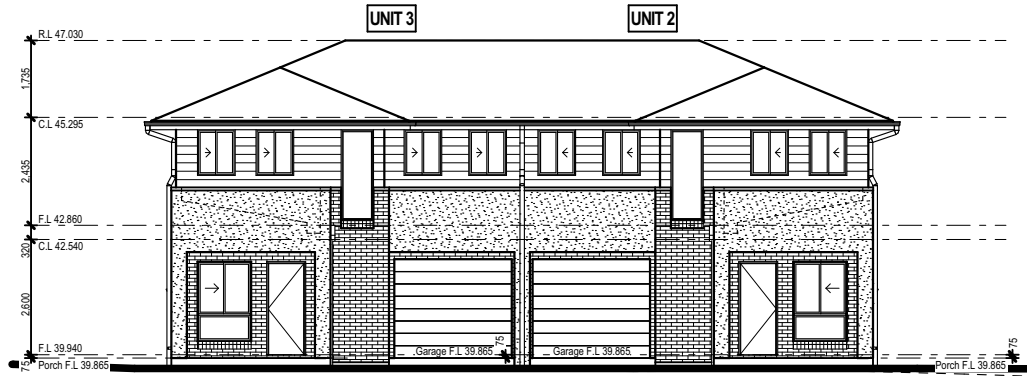

Lot: 213, DP: 16937, No.54 Canberra Street, Oxley Park. NSW 2760

BRICKS:

**PGH Bricks
Alfresco - Truffle**

GUTTERS / FACIA:

Colourbond - Woodland Grey

RENDER:

Surfmist

GARAGE DOOR:

Surfmist

CLADDING:

Surfmist

WINDOWS:

Colourbond - Woodland Grey

ROOF TILES:

**Boarl
Contour - Charcoal Grey**

DOWNPIPES:

Colourbond - Woodland Grey

DRIVEWAY:

**Colour Over Conc.
Charcoal**