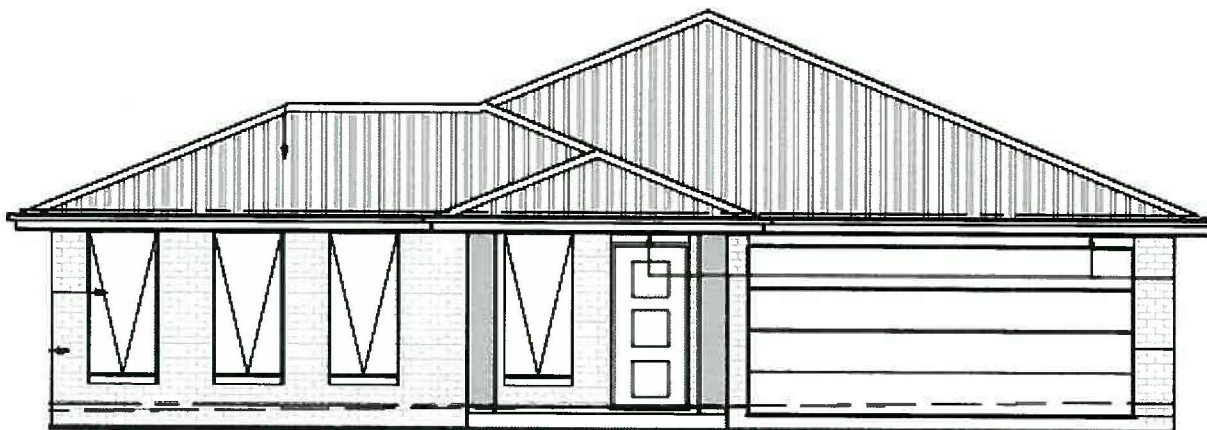

Fascia
Colour: Monument
Roof, Gutter & Downpipes
Colour: Monument

Eaves
Colour: June Fog

Windows, sliding doors
Colour: charcoal

Cladding:
Colour: Dune
Brick Piers
Colour: Dune

Bricks
Colour: Pearl Grey
Mortar
Colour: Off White
Profile: Iron Joint

Driveway
Colour: Gunmetal
Pattern: Convict Stone

Manor Red®

Garage Door
Colour: Manor Red
Profile: Tuscan

Reviewed by LEND/LEASE
COVENANT MANAGER
28 APR 2014
Signed.....