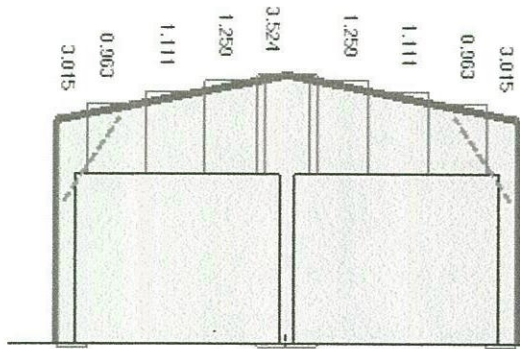

WINDOW SCHEDULE FOR AYRES/PAYNE			
	ELEVATION		
W1	2412 S	Timber	French door with fanlight
W2	2412 S	Timber	French door with fanlight
W3	2412 S	Timber	French door with fanlight
W4	2412 S	Timber	French door with fanlight
W5	2418 S	Timber	Glass side light & front door
W6	2412 S	Timber	French door with fanlight
W7	2412 S	Timber	French door with fanlight
W8	2412 S	Timber	French door with fanlight
W9	2412 S	Timber	French door with fanlight
W10	1515 E	Aluminium	Sliding window
W11	0707 E	Aluminium	Sliding window
W12	1212 E	Aluminium	Sliding window
W13	1515 E	Aluminium	Sliding window
W14	2109 S	Timber	Awning
W15	0715 E	Aluminium	Fixed
W16	2406 N	Aluminium	Louvre
W17	2418 N	Aluminium	Aluminium doors
W18	2406 N	Aluminium	Louvre
W19	2409 N	Aluminium	Fixed
W20	2409 W	Aluminium	Fixed
W21	2418 W	Aluminium	Sliding door
W22	2415 N	Aluminium	Sliding window
W23	2436 N	Aluminium	Sliding door
W24	1515 N	Aluminium	Bi-Fold
W25	0918 N	Aluminium	Sliding window
W26	2109 S	Timber	Timber awning
W27	0909 W	Aluminium	Sliding window
W28	2109 W	Aluminium	Awning

Designed by: David Walker

Scale: 1:100 1:1000 site plan

Date: 8-9-17

Issue: A

Alteration: original

Date: 8-9-17

COPYRIGHT.

This drawing or print is the property of David Walker Pty Ltd & shall only be used for our exclusive benefit it shall not be copied or reproduced in whole or part without written permission.

Building For:
Stuart Ayres
 75 Allan Rd Mulgoa
 Job Number: 29598
 Produced by:
Outwest Garages & Sheds
 Phone: 02 4735 7333

Left End

Right End

Side

The local distributor you are dealing with is an authorised independent distributor of Fair Dinkum Sheds' products and enters into agreements with its customers on its own behalf and not as an agent of Fair Dinkum Sheds.