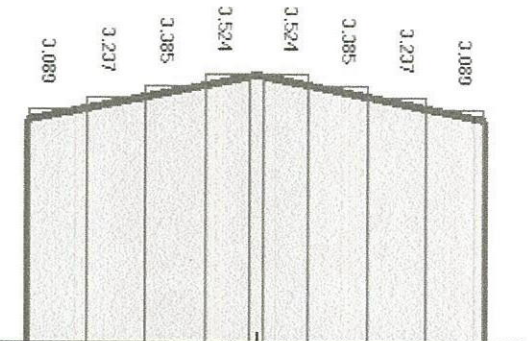

Building For:
Stuart Ayres
75 Allan Rd Mulgoa
Job Number: 29598
Produced by:
Outwest Garages & Sheds
Phone: 02 4735 7333

Right End

The local distributor you are dealing with is an authorised independent distributor of Fair Dinkum Sheds' products and enters into agreements with its customers on its own behalf and not as an agent of Fair Dinkum Sheds.