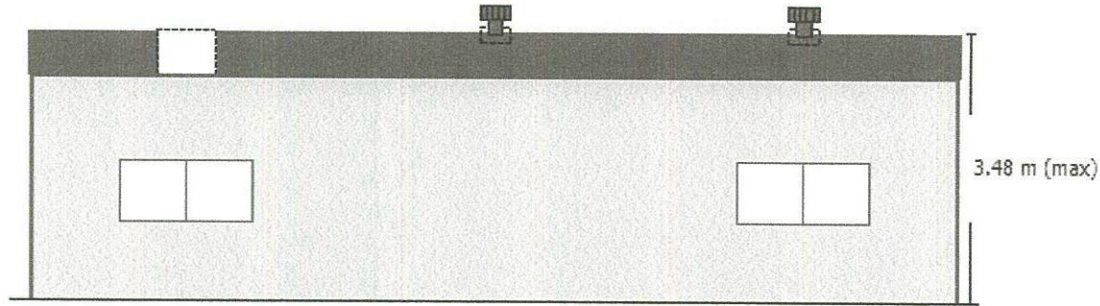

Building For:
Stuart Ayres
75 Allan Rd Mulgoa
Job Number: 29598
Produced by:
Outwest Garages & Sheds
Phone: 02 4735 7333

Left End