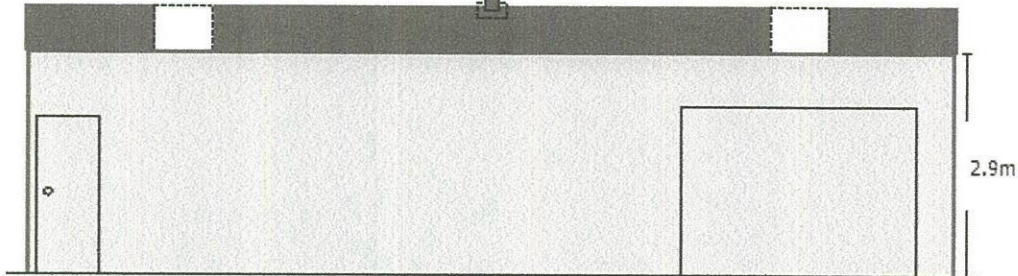

Side

The local distributor you are dealing with is an authorised independent distributor of Fair Dinkum Sheds' products and enters into agreements with its customers on its own behalf and not as an agent of Fair Dinkum Sheds.