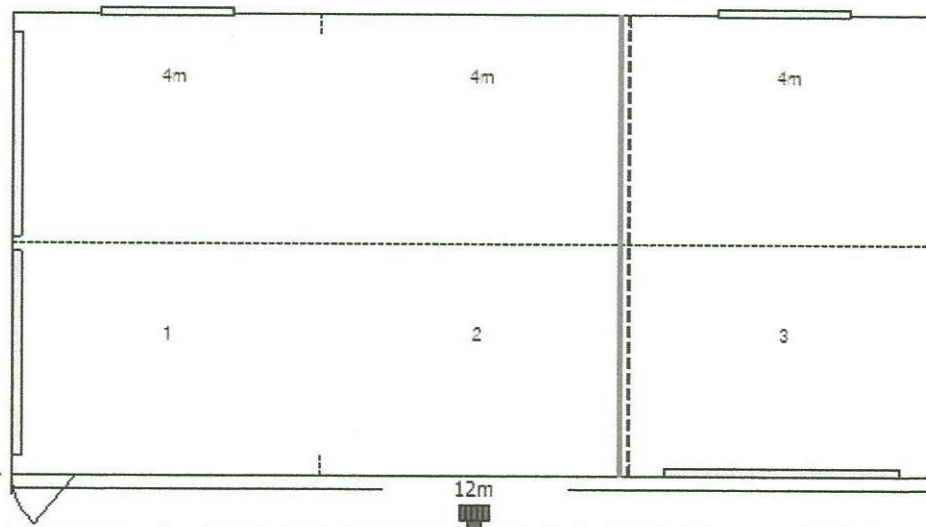

Building For:
Stuart Ayres
75 Allan Rd Mulgoa
Job Number: 29598
Produced by:
Outwest Garages & Sheds
Phone: 02 4735 7333

Right End

The local distributor you are dealing with is an authorised independent distributor of Fair Dinkum Sheds' products and enters into agreements with its customers on its own behalf and not as an agent of Fair Dinkum Sheds.