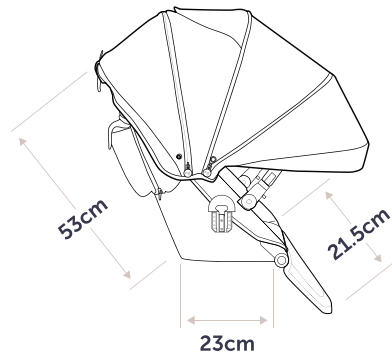

- A:** Seat to canopy height: 54cm
- B:** Seat back height: 52.5cm
- C:** Seat depth: 22cm
- D:** Knee width: 30cm
- E:** Knee to footrest: 24cm

MAXIMUM LOAD
Bassinet: 9KG
Seat 20KG

WEIGHT
Chassis: 8.0KG (including air wheels)
Bassinet: 4.5KG (including frame, fabrics and canopy)
Seat 3.6KG (including frame, fabrics and canopy)

REDSBABY JIVE SPECS

Dimensions and weights

Folded without seat

Folded with seat on

METRO²

with Bassinet

True weights

- Chassis (with wheels and basket): 6.9kg
- Seat (including fabrics): 2.7kg
- Canopy: 0.9kg
- Bassinet: 4.6kg

Maximum loads

- Seat: 20kg
- Bassinet: 9kg

Main seat dimensions

- Seat back height: 53cm
- Seat depth: 23cm
- Knee to footrest: 21.5cm

Bassinet dimensions

- Bassinet depth: 23cm
- Bassinet length: 75cm
- Bassinet width: 31.5cm

Bassinet mattress dimensions

30cm* x 75cm

*measured at widest point