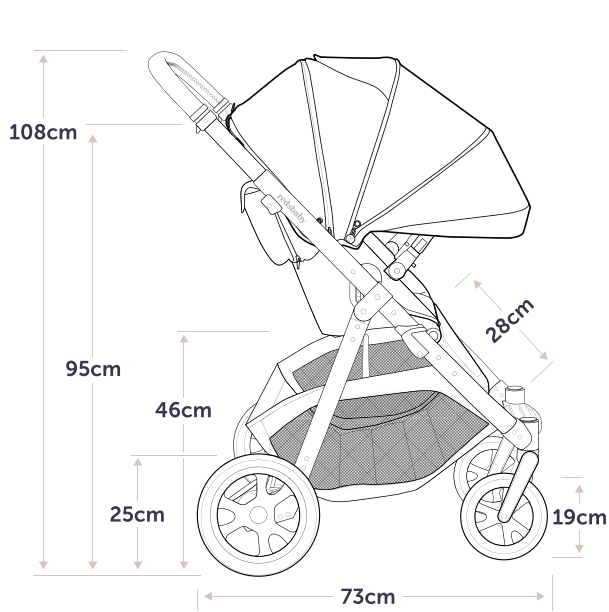

- A:** Seat to canopy height: 54cm
- B:** Seat back height: 52.5cm
- C:** Seat depth: 22cm
- D:** Knee width: 30cm
- E:** Knee to footrest: 24cm

MAXIMUM LOAD
Bassinet: 9KG
Seat 20KG

WEIGHT
Chassis: 8.0KG (including air wheels)
Bassinet: 4.5KG (including frame, fabrics and canopy)
Seat 3.6KG (including frame, fabrics and canopy)

REDSBABY JIVE SPECS

Dimensions and weights

Folded without seat

Folded with seat on

METRO²

with Bassinet

True weights

- Chassis (with wheels and basket): 6.9kg
- Seat (including fabrics): 2.7kg
- Canopy: 0.9kg
- Bassinet: 4.6kg

Maximum loads

- Seat: 20kg
- Bassinet: 9kg

Main seat dimensions

- Seat back height: 53cm
- Seat depth: 23cm
- Knee to footrest: 21.5cm

Bassinet dimensions

- Bassinet depth: 23cm
- Bassinet length: 75cm
- Bassinet width: 31.5cm

Bassinet mattress dimensions

30cm* x 75cm

*measured at widest point