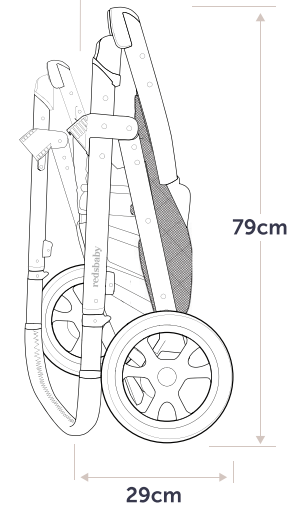

- A:** Seat to canopy height: 54cm
- B:** Seat back height: 52.5cm
- C:** Seat depth: 22cm
- D:** Knee width: 30cm
- E:** Knee to footrest: 24cm

MAXIMUM LOAD
Bassinet: 9KG
Seat 20KG

WEIGHT
Chassis: 8.0KG (including air wheels)
Bassinet: 4.5KG (including frame, fabrics and canopy)
Seat 3.6KG (including frame, fabrics and canopy)

REDSBABY JIVE SPECS

Dimensions and weights

Folded without seat

Folded with seat on

METRO²

with Bassinet

True weights

- Chassis (with wheels and basket): 6.9kg
- Seat (including fabrics): 2.7kg
- Canopy: 0.9kg
- Bassinet: 4.6kg

Maximum loads

- Seat: 20kg
- Bassinet: 9kg

Main seat dimensions

- Seat back height: 53cm
- Seat depth: 23cm
- Knee to footrest: 21.5cm

Bassinet dimensions

- Bassinet depth: 23cm
- Bassinet length: 75cm
- Bassinet width: 31.5cm

Bassinet mattress dimensions

30cm* x 75cm

*measured at widest point