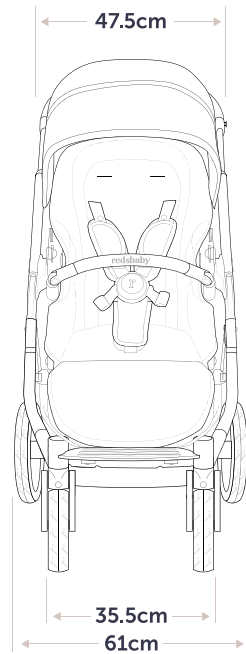

- A:** Seat to canopy height: 54cm
- B:** Seat back height: 52.5cm
- C:** Seat depth: 22cm
- D:** Knee width: 30cm
- E:** Knee to footrest: 24cm

MAXIMUM LOAD
Bassinet: 9KG
Seat 20KG

WEIGHT
Chassis: 8.0KG (including air wheels)
Bassinet: 4.5KG (including frame, fabrics and canopy)
Seat 3.6KG (including frame, fabrics and canopy)

REDSBABY JIVE SPECS

Dimensions and weights

Folded without seat

Folded with seat on

METRO²

with Bassinet

True weights

- Chassis (with wheels and basket): 6.9kg
- Seat (including fabrics): 2.7kg
- Canopy: 0.9kg
- Bassinet: 4.6kg

Maximum loads

- Seat: 20kg
- Bassinet: 9kg

Main seat dimensions

- Seat back height: 53cm
- Seat depth: 23cm
- Knee to footrest: 21.5cm

Bassinet dimensions

- Bassinet depth: 23cm
- Bassinet length: 75cm
- Bassinet width: 31.5cm

Bassinet mattress dimensions

30cm* x 75cm

*measured at widest point