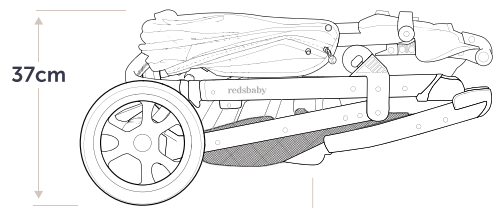

- A:** Seat to canopy height: 54cm
- B:** Seat back height: 52.5cm
- C:** Seat depth: 22cm
- D:** Knee width: 30cm
- E:** Knee to footrest: 24cm

MAXIMUM LOAD
Bassinet: 9KG
Seat 20KG

WEIGHT
Chassis: 8.0KG (including air wheels)
Bassinet: 4.5KG (including frame, fabrics and canopy)
Seat 3.6KG (including frame, fabrics and canopy)

REDSBABY JIVE SPECS

Dimensions and weights

Folded without seat

Folded with seat on

METRO²

with Bassinet

True weights

- Chassis (with wheels and basket): 6.9kg
- Seat (including fabrics): 2.7kg
- Canopy: 0.9kg
- Bassinet: 4.6kg

Maximum loads

- Seat: 20kg
- Bassinet: 9kg

Main seat dimensions

- Seat back height: 53cm
- Seat depth: 23cm
- Knee to footrest: 21.5cm

Bassinet dimensions

- Bassinet depth: 23cm
- Bassinet length: 75cm
- Bassinet width: 31.5cm

Bassinet mattress dimensions

30cm* x 75cm

*measured at widest point