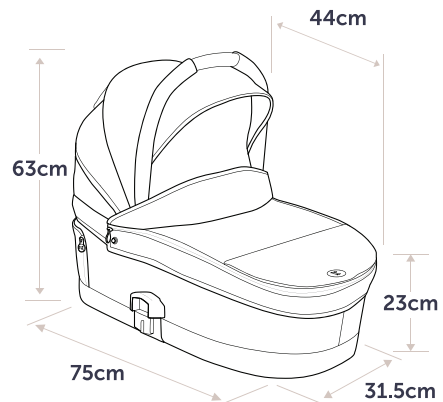

- A:** Seat to canopy height: 54cm
- B:** Seat back height: 52.5cm
- C:** Seat depth: 22cm
- D:** Knee width: 30cm
- E:** Knee to footrest: 24cm

MAXIMUM LOAD
Bassinet: 9KG
Seat 20KG

WEIGHT
Chassis: 8.0KG (including air wheels)
Bassinet: 4.5KG (including frame, fabrics and canopy)
Seat 3.6KG (including frame, fabrics and canopy)

REDSBABY JIVE SPECS

Dimensions and weights

Folded without seat

Folded with seat on

METRO²

with Bassinet

True weights

- Chassis (with wheels and basket): 6.9kg
- Seat (including fabrics): 2.7kg
- Canopy: 0.9kg
- Bassinet: 4.6kg

Maximum loads

- Seat: 20kg
- Bassinet: 9kg

Main seat dimensions

- Seat back height: 53cm
- Seat depth: 23cm
- Knee to footrest: 21.5cm

Bassinet dimensions

- Bassinet depth: 23cm
- Bassinet length: 75cm
- Bassinet width: 31.5cm

Bassinet mattress dimensions

30cm* x 75cm

*measured at widest point