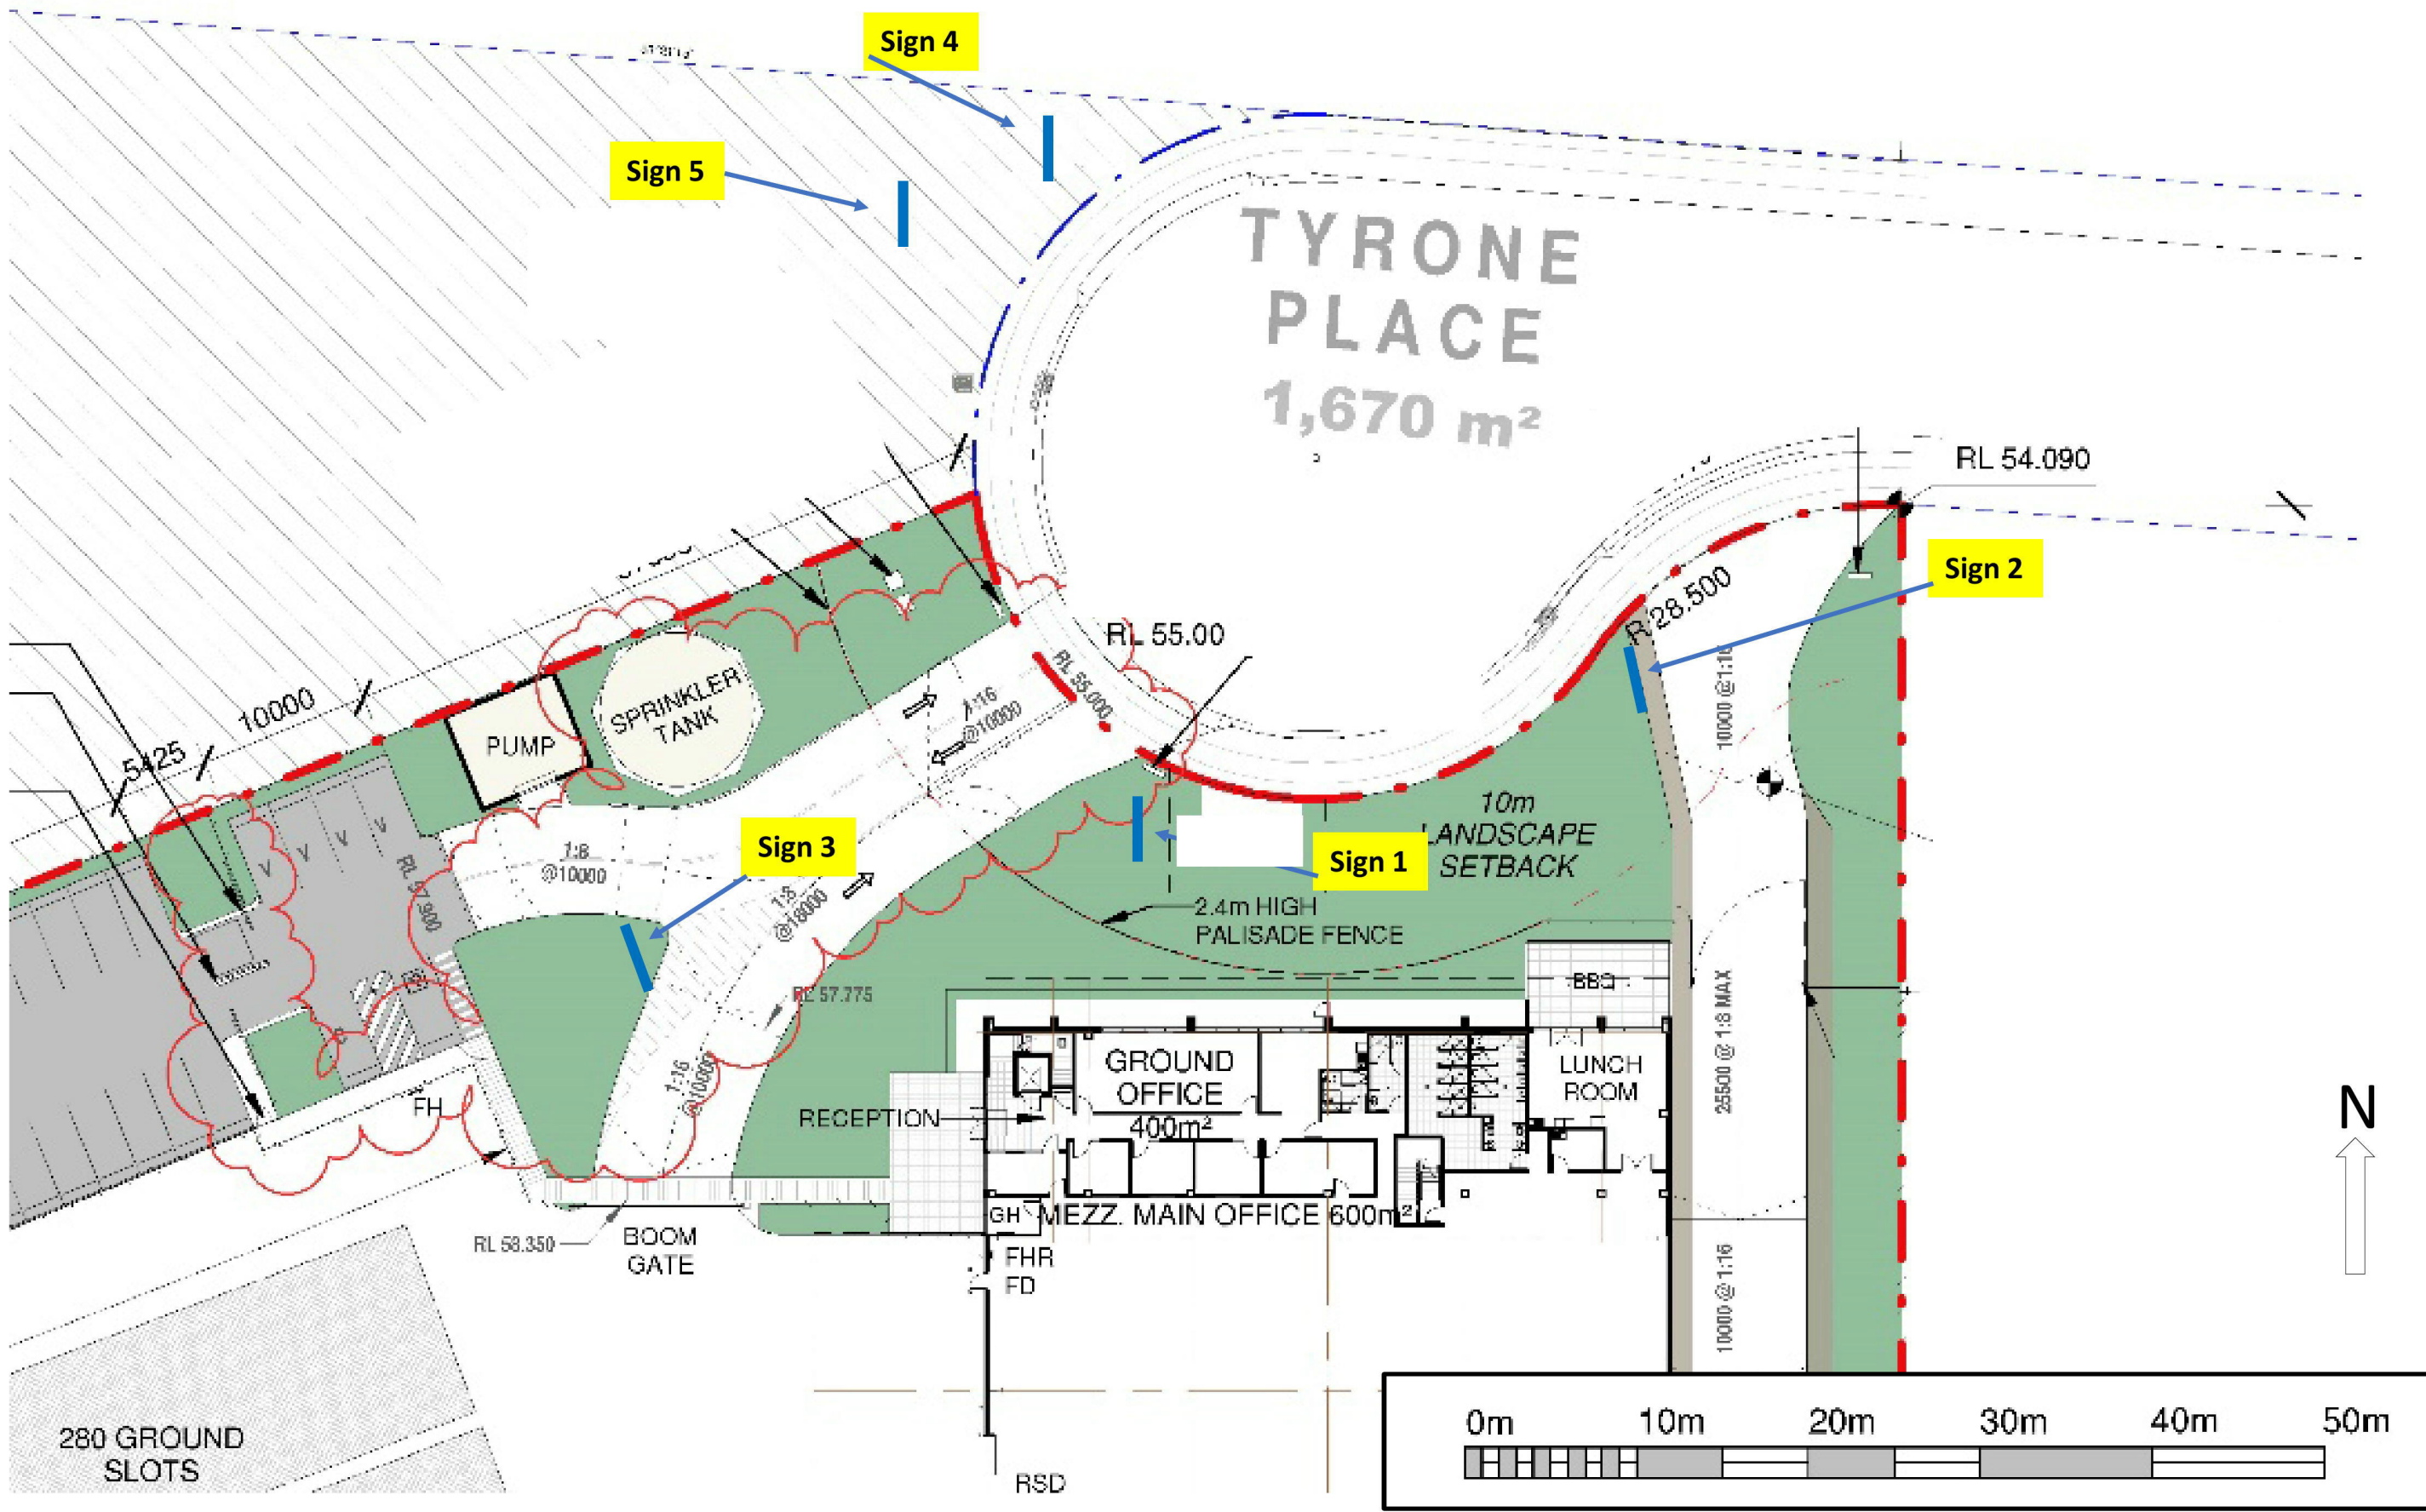

SITE PLAN – 54 TYRONE PLACE, ERSKINE PARK

IDEATOACTION

LEVEL 11, 50 CLARENCE STREET, SYDNEY NSW 2000
SIMON DIXON M 0414 881 991 E SDIXON@IDEATOACTION.COM.AU

OWNER
APPLICANT
DRAWING TITLE

THE TRUST COMPANY (AUSTRALIA)
IDEATOACTION PTY LTD
SITE PLAN

ADDRESS
DRAWING NO.
VERSION

54 TYRONE PLACE ERSKINE PARK
SP 001
1

DATE
SCALE
PAGE

2 APRIL 2019
AS PER PLAN
1 OF 2

SITE PLAN – 54 TYRONE PLACE, ERSKINE PARK

IDEATOACTION

LEVEL 11, 50 CLARENCE STREET, SYDNEY NSW 2000
 SIMON DIXON M 0414 881 991 E SDIXON@IDEATOACTION.COM.AU

OWNER THE TRUST COMPANY (AUSTRALIA)
APPLICANT IDEATOACTION PTY LTD
DRAWING TITLE SITE PLAN

ADDRESS 54 TYRONE PLACE ERSKINE PARK
DRAWING NO. SP 001.1
VERSION 1

DATE 2 APRIL 2019
SCALE AS PER PLAN
PAGE 2 OF 2