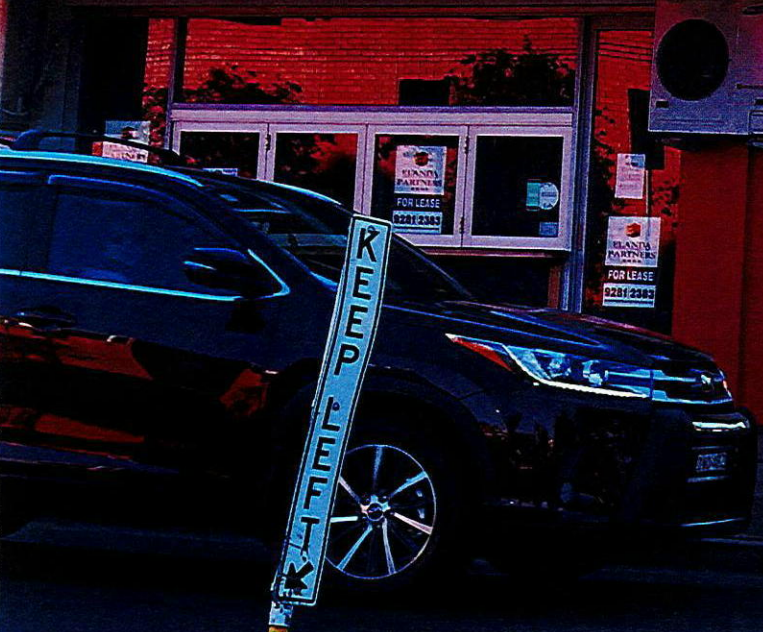

Dynasty
CHINESE
RESTAURANT 4175581

↓ Awning Sign 6 meters

↓ Awning sign 7 meters

nu healthy cafe
Temporary boarding
over original windows

Temporary boarding
over original windows

"L" 2/3

Dynasty
CHINESE
Rm RESTAURANT 4735 8810

nu
nu healthycafe
temporarily boarded up
over window

STOP

↓ Awning sign 7 metres (400mm height)

1400mm Height

8114

nutrition station | organic coffee | healthy food | protein smoothies

NO STOPPING
AUSTRALIA
POST-VEHICLES
EXCEPTED