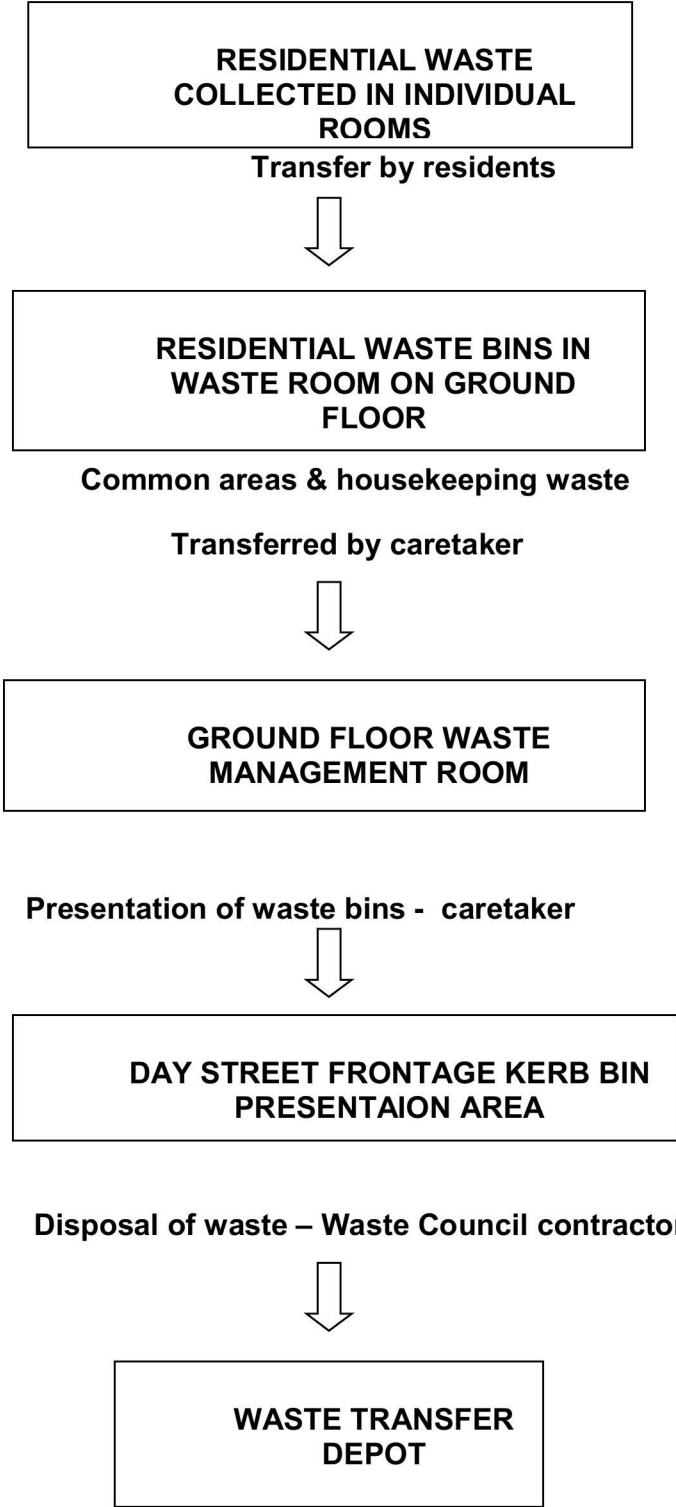

Transfer, Storage and Removal of Waste and Recyclables – Residential – No Chute

1. WASTE

2. RECYCLABLES

**RESIDENTIAL RECYCLING BINS
IN INDIVIDUAL ROOMS**

Transfer by residents

**RESIDENTIAL RECYCLING BINS
IN WASTE ROOM ON GROUND
FLOOR**

Common areas & housekeeping waste

Transferred by care taker

**GROUND FLOOR RECYCLING
MANAGEMENT ROOM**

Presentation of waste bins - caretaker

**DAY STREET FRONTAGE KERB BIN
PRESENTAION AREA**

Disposal of waste – Waste Council contractor

**RECYCLING
TRANSFER DEPOT**

Transfer, Storage and Removal of Waste and Recyclables – Retail

1. WASTE

RETAIL WASTE

Transfer by retail occupants

RETAIL WASTE BINS IN WASTE ROOM ON GROUND FLOOR

collection of waste - Retail Waste Contractor

GROUND FLOOR WASTE MANAGEMENT AREA

Disposal of waste – Retail Waste contractor

WASTE TRANSFER DEPOT

2. RECYCLABLES

RETAIL RECYCLABLES

Transfer by retail occupants

**RESIDENTIAL RECYCLING BINS
ON GROUND FLOOR RECYCLING
ROOM**