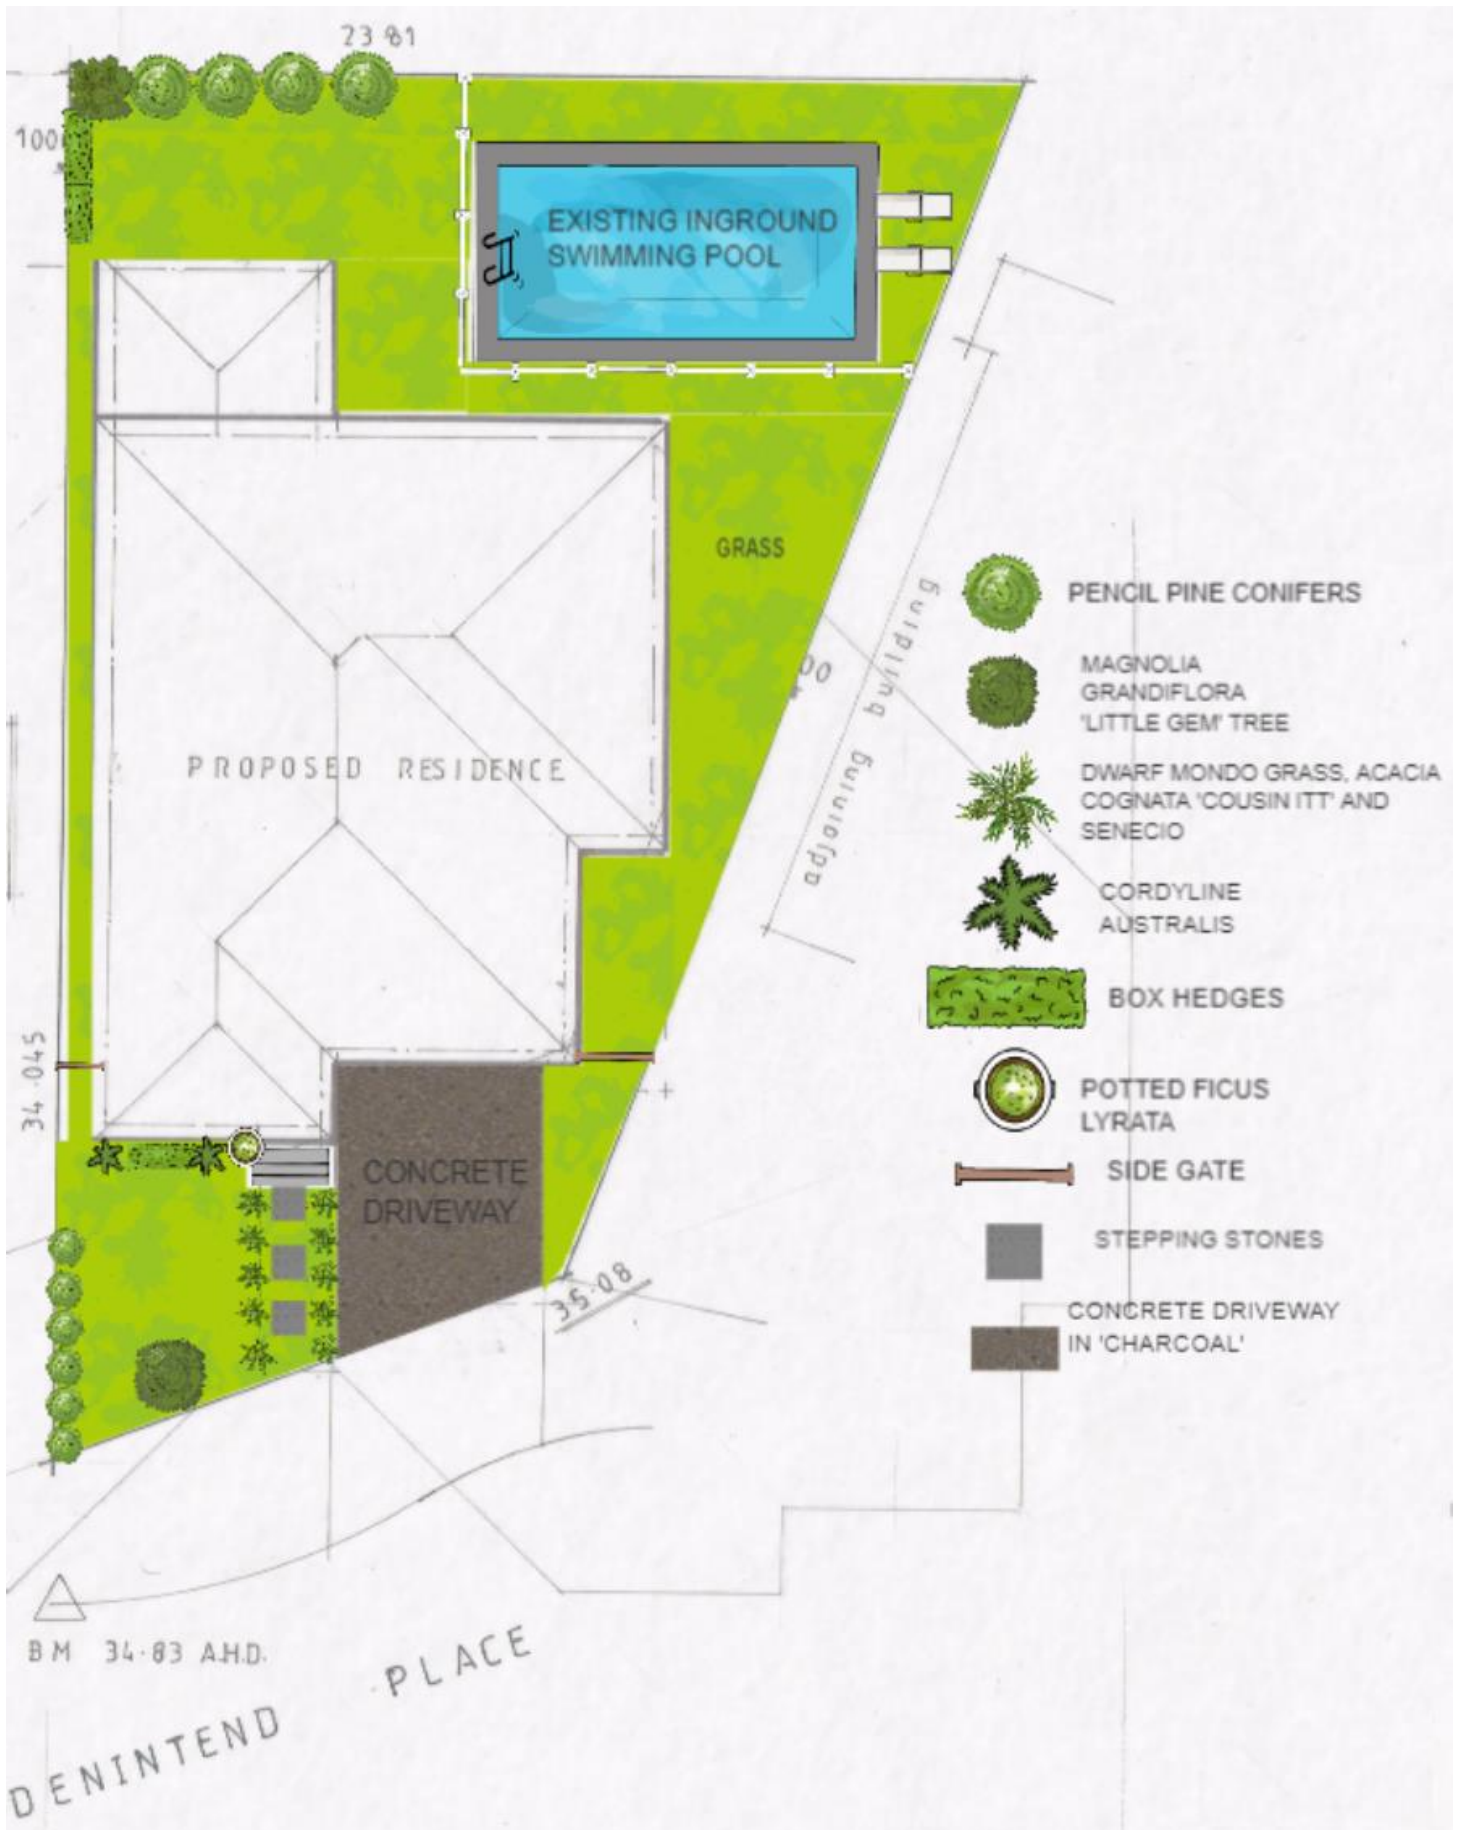

# LANDSCAPE PLAN

## 11 Denintend Place, South Penrith

# Landscape Plan species

<p><b>Pencil Pine Conifer</b></p>	
<p><b>Magnolia Grandiflora 'Little Gem' tree</b></p>	
<p><b>Acacia cognata 'cousin itt'</b></p>	
<p><b>Senecio</b></p>	
<p><b>Dwarf mondo grass</b></p>	

<p><b>Cordyline Australis</b></p>	 A photograph of a Cordyline Australis plant, also known as a palm lily, featuring long, narrow, reddish-purple leaves that fan out from a central point. The plant is situated outdoors on a lawn next to a wooden fence.
<p><b>Box hedges</b></p>	 A photograph of a well-maintained box hedge, showing a dense, uniform row of dark green, small-leaved shrubs.
<p><b>Potted Ficus Lyrata – Fiddle Leaf Fig</b></p>	 A photograph of a Potted Ficus Lyrata (Fiddle Leaf Fig) plant with large, heart-shaped, glossy green leaves. The plant is in a white pot and is positioned in front of a large window.
<p><b>Tristaniopsis Luscious tree</b></p>	 A photograph of a Tristaniopsis Luscious tree, a small, dense, conical evergreen tree with dark green, rounded leaves. The tree is shown against a plain white background.